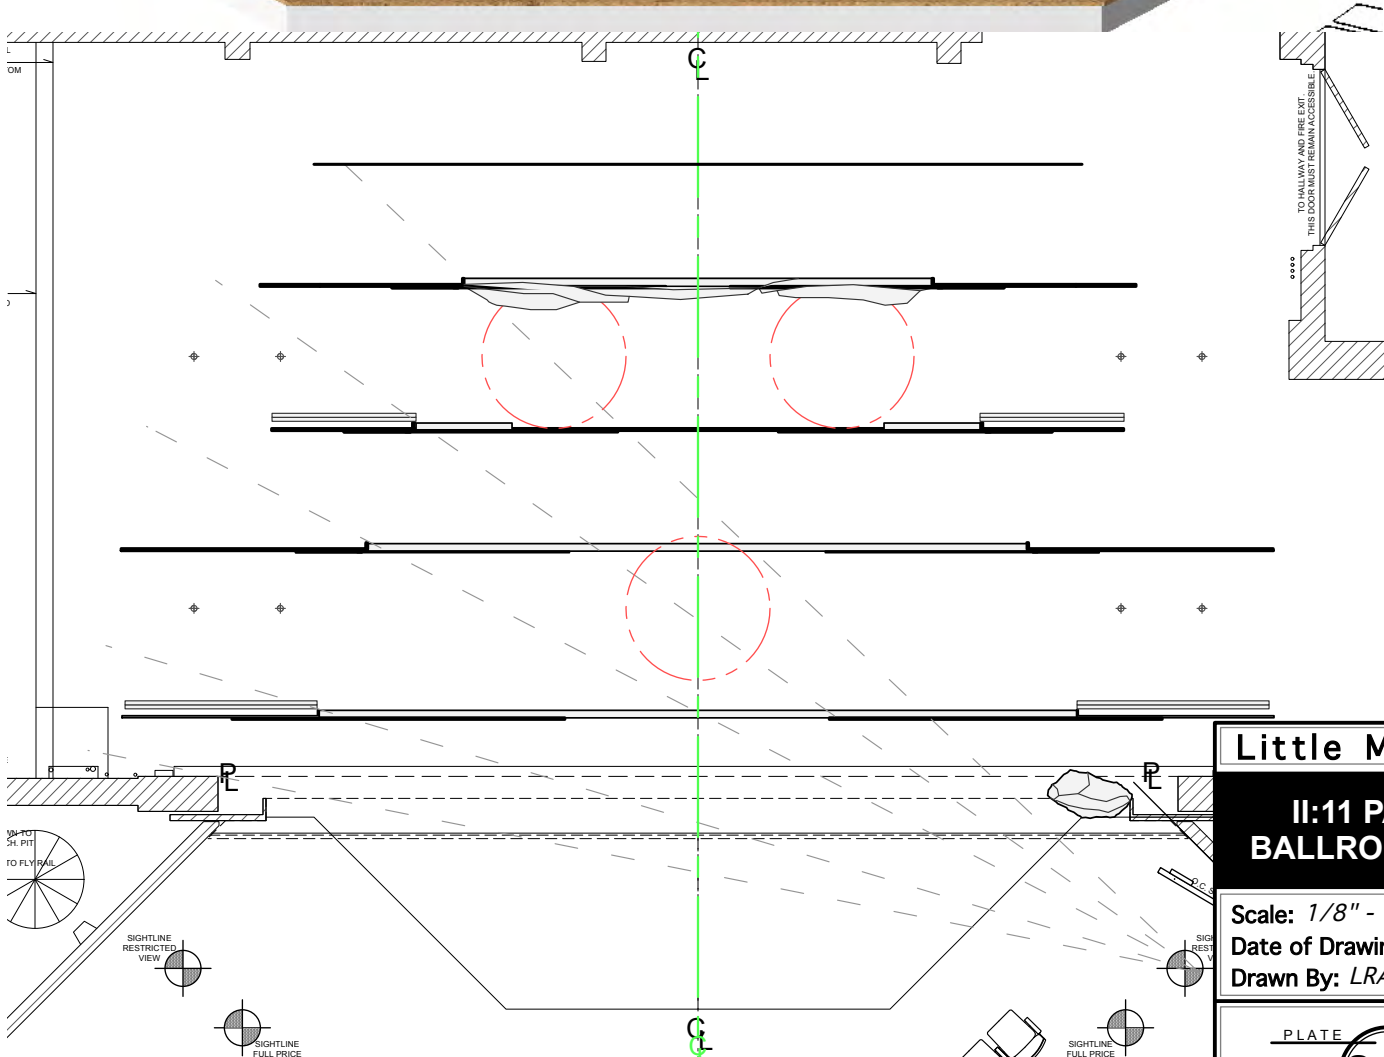

Little Mermaid

II:10 ARIEL'S CHAMBERS PG86

Scale: 1/8" - 1'0"
 Date of Drawing: 09/01/2022
 Drawn By: LRA/DH/KP

Little Mermaid

**II:11 PALACE
BALLROOM PG89**

Scale: 1/8" - 1'0"
 Date of Drawing: 09/01/2022
 Drawn By: LRA/DH/KP

PLATE
 21a OF 23

Little Mermaid

**II:11 PALACE
BALLROOM PG93**

Scale: 1/8" - 1'0"

Date of Drawing: 09/01/2022

Drawn By: LRA/DH/KP

PLATE

21b OF 23