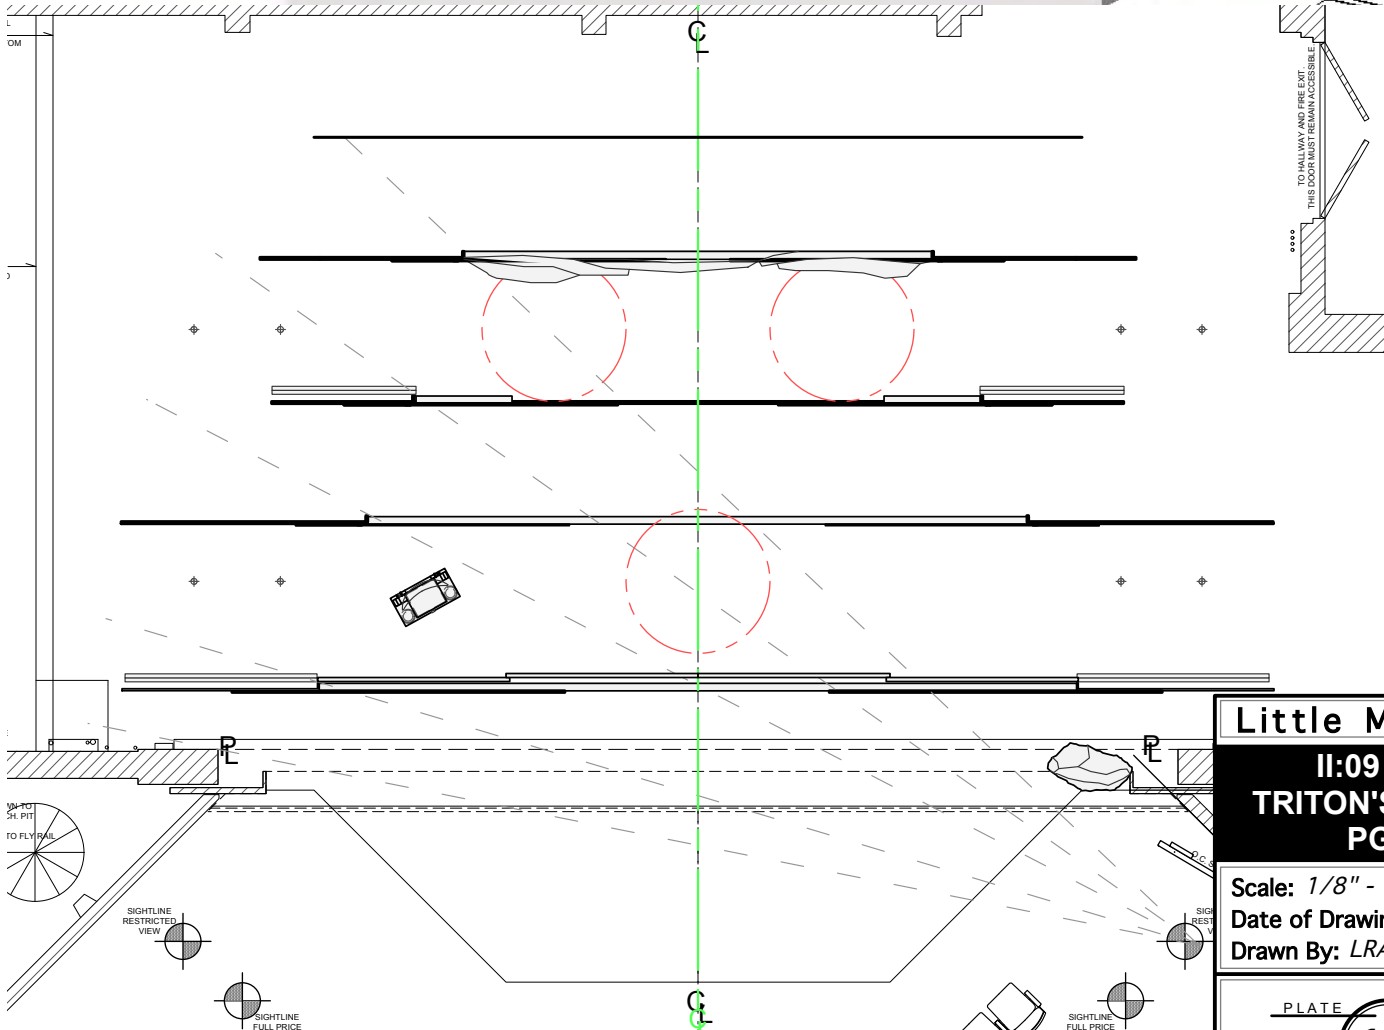

Little Mermaid
II:09 KIND
TRITON'S COURT
PG84

Scale: 1/8" - 1'0"
Date of Drawing: 09/01/2022
Drawn By: LRA/DH/KP

PLATE
19 OF 23