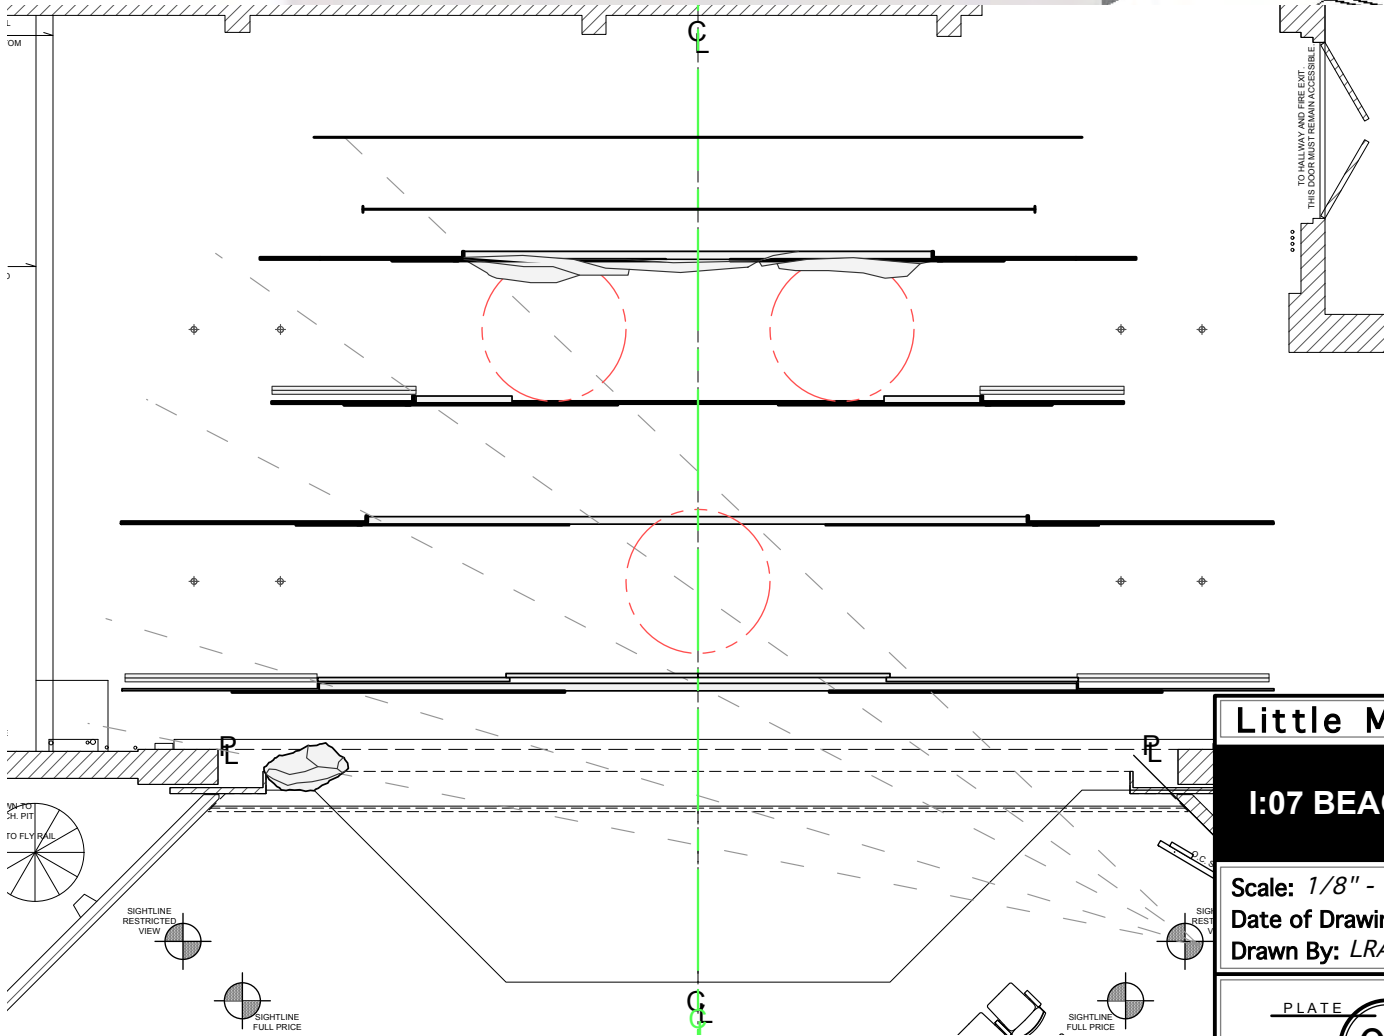

Little Mermaid

**1:05 PRINCE ERIC
SHIP PG28**

Scale: 1/8" - 1'0"
Date of Drawing: 09/01/2022
Drawn By: LRA/DH/KP

PLATE
05b OF 23

<p>Little Mermaid</p> <p>I:06 MERSISTER GIRL CAVE PG31</p> <p>Scale: 1/8" - 1'0"</p> <p>Date of Drawing: 09/01/2022</p> <p>Drawn By: LRA/DH/KP</p>
<p>PLATE</p> <p>06 OF 23</p>

Little Mermaid
I:08 OPEN WATER PG45
Scale: 1/8" - 1'0"
Date of Drawing: 09/01/2022
Drawn By: LRA/DH/KP
PLATE 08b OF 23

Little Mermaid

I:09 ARIEL'S GROTTO PG47

Scale: 1/8" - 1'0"
 Date of Drawing: 09/01/2022
 Drawn By: LRA/DH/KP