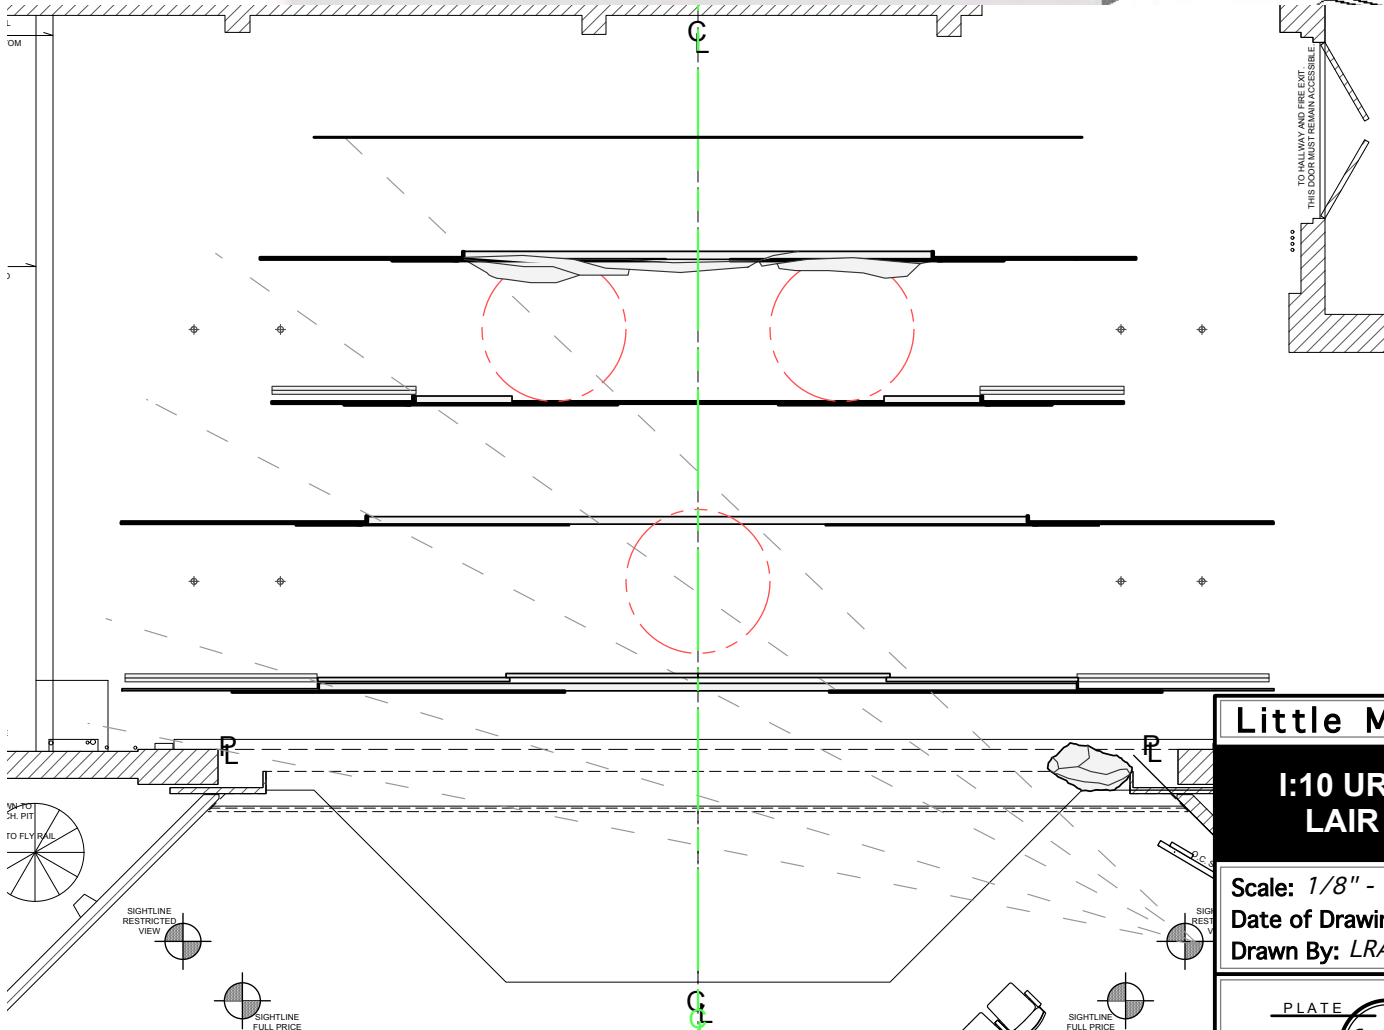

Scale: 1/8" - 1'0"
 Date of Drawing: 09/01/2022
 Drawn By: LRA/DH/KP

Little Mermaid

I:10 URSULA'S LAIR PG58

Scale: 1/8" - 1'0"

Date of Drawing: 09/01/2022

Drawn By: LRA/DH/KP

PLATE

10b OF 23