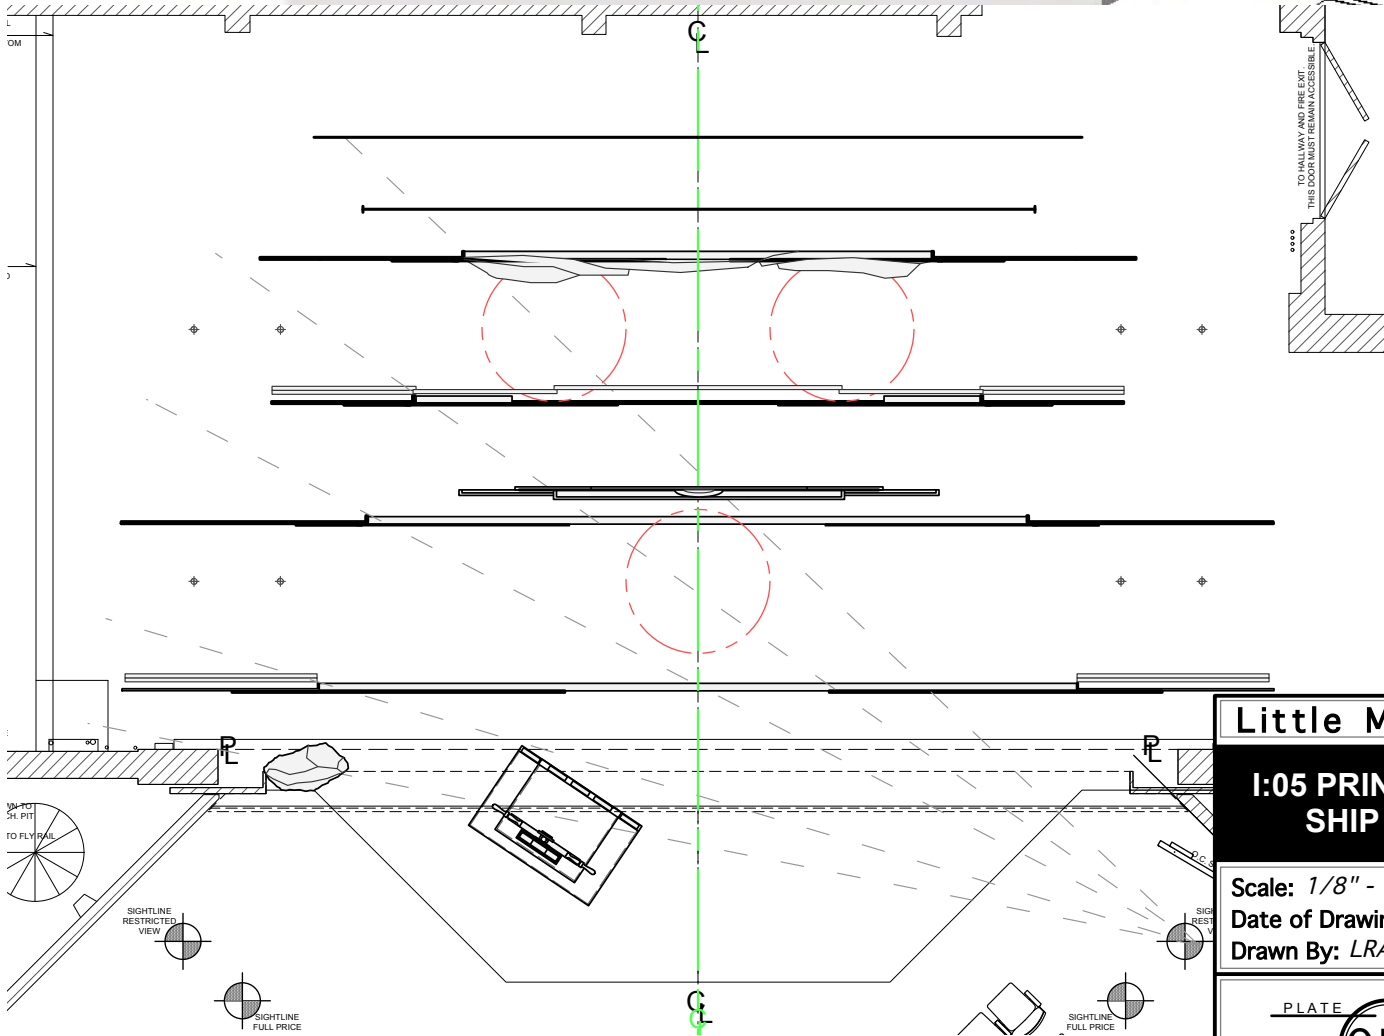

Little Mermaid
1:05 PRINCE ERIC SHIP PG26
Scale: 1/8" - 1'0"
Date of Drawing: 09/01/2022
Drawn By: LRA/DH/KP
PLATE 05a OF 23