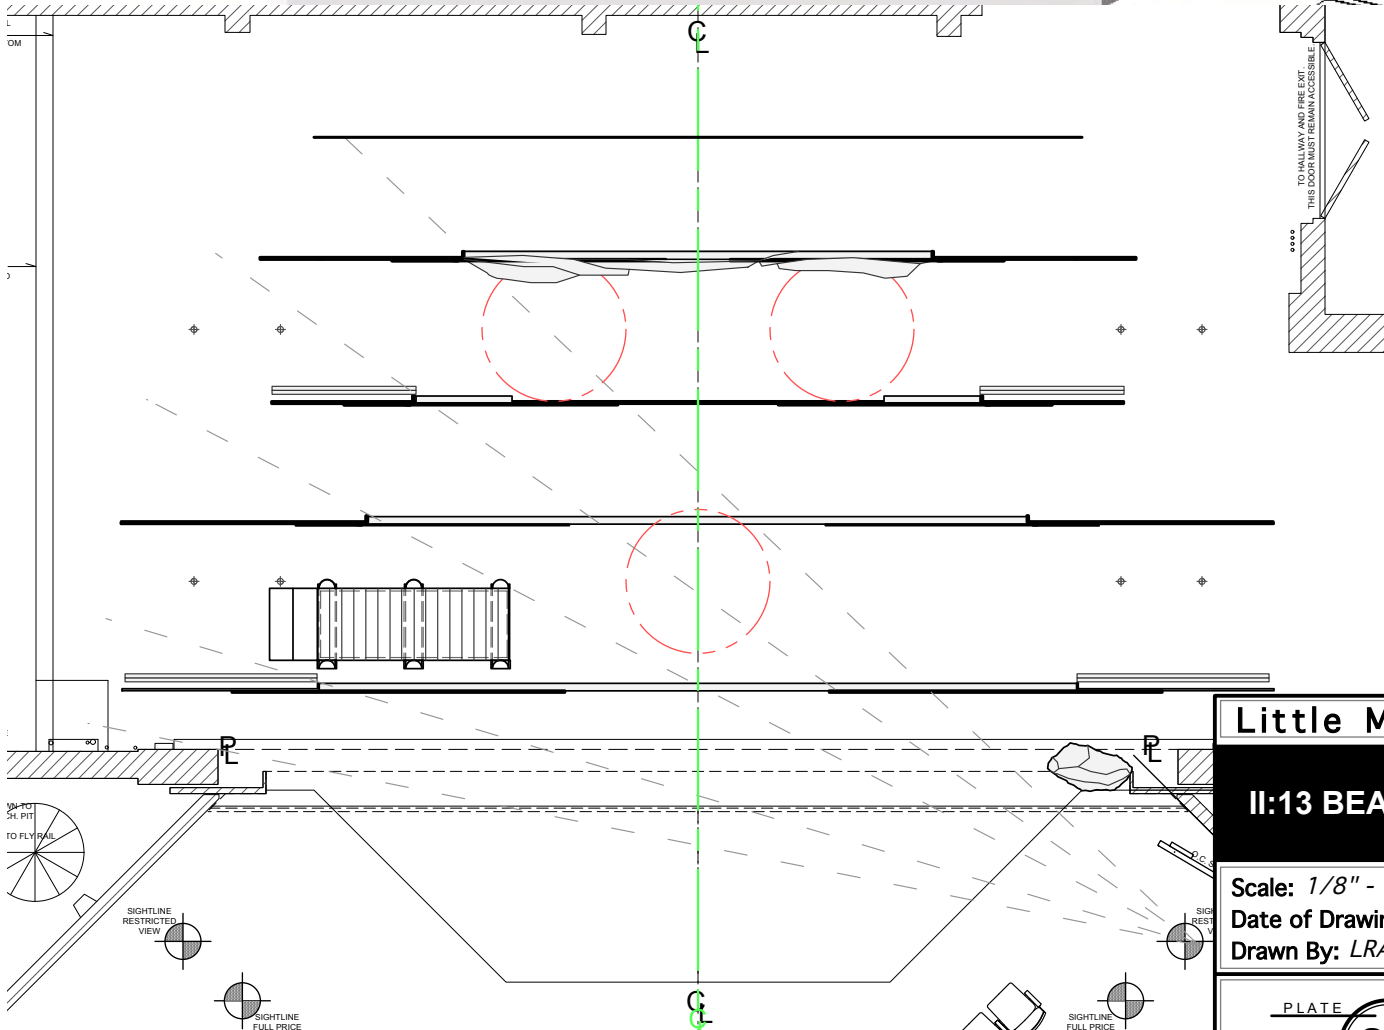

Little Mermaid

II:12a URSULA'S LAIR PG94

Scale: 1/8" - 1'0"
 Date of Drawing: 09/01/2022
 Drawn By: LRA/DH/KP

Little Mermaid

II:12b URSULA'S LAIR PG97

Scale: 1/8" - 1'0"

Date of Drawing: 09/01/2022

Drawn By: LRA/DH/KP

PLATE

23 OF 23

Little Mermaid

II:13 BEACH PG99

Scale: 1/8" - 1'0"

Date of Drawing: 09/01/2022

Drawn By: LRA/DH/KP

PLATE