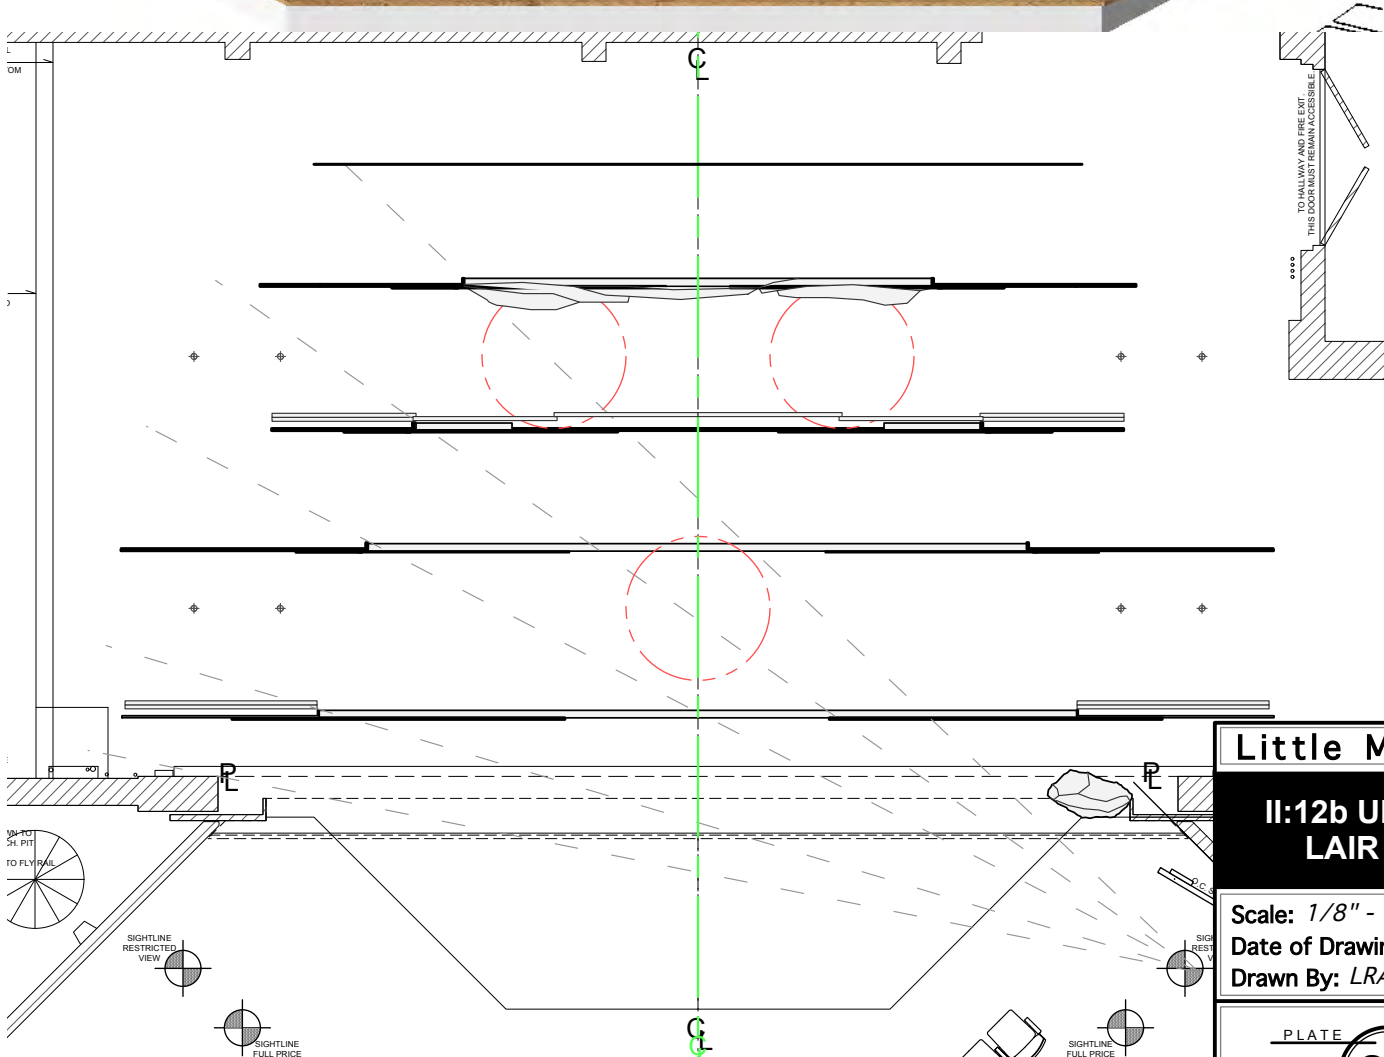

PLATE
 21a OF 23

Little Mermaid

**II:11 PALACE
BALLROOM PG93**

Scale: 1/8" - 1'0"

Date of Drawing: 09/01/2022

Drawn By: LRA/DH/KP

PLATE

21b OF 23

Little Mermaid

II:12a URSULA'S LAIR PG94

Scale: 1/8" - 1'0"
 Date of Drawing: 09/01/2022
 Drawn By: LRA/DH/KP

Little Mermaid

II:12b URSULA'S LAIR PG97

Scale: 1/8" - 1'0"

Date of Drawing: 09/01/2022

Drawn By: LRA/DH/KP