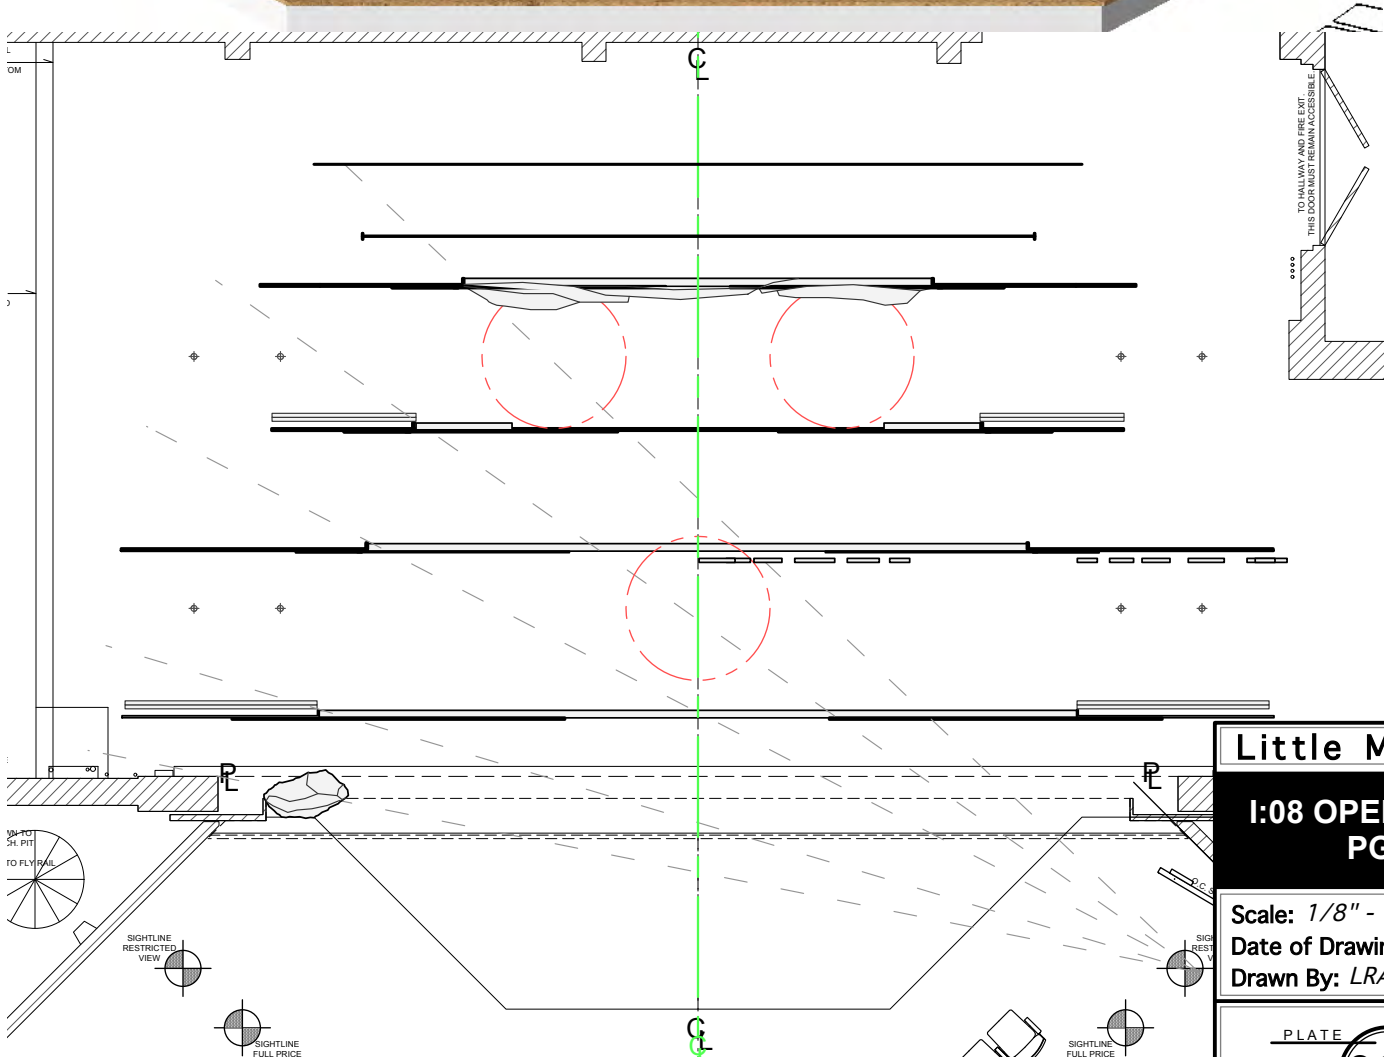

Little Mermaid   I:08 OPEN WATER   PG41   Scale: 1/8" - 1'0"   Date of Drawing: 09/01/2022   Drawn By: LRA/DH/KP
PLATE   08a OF 23