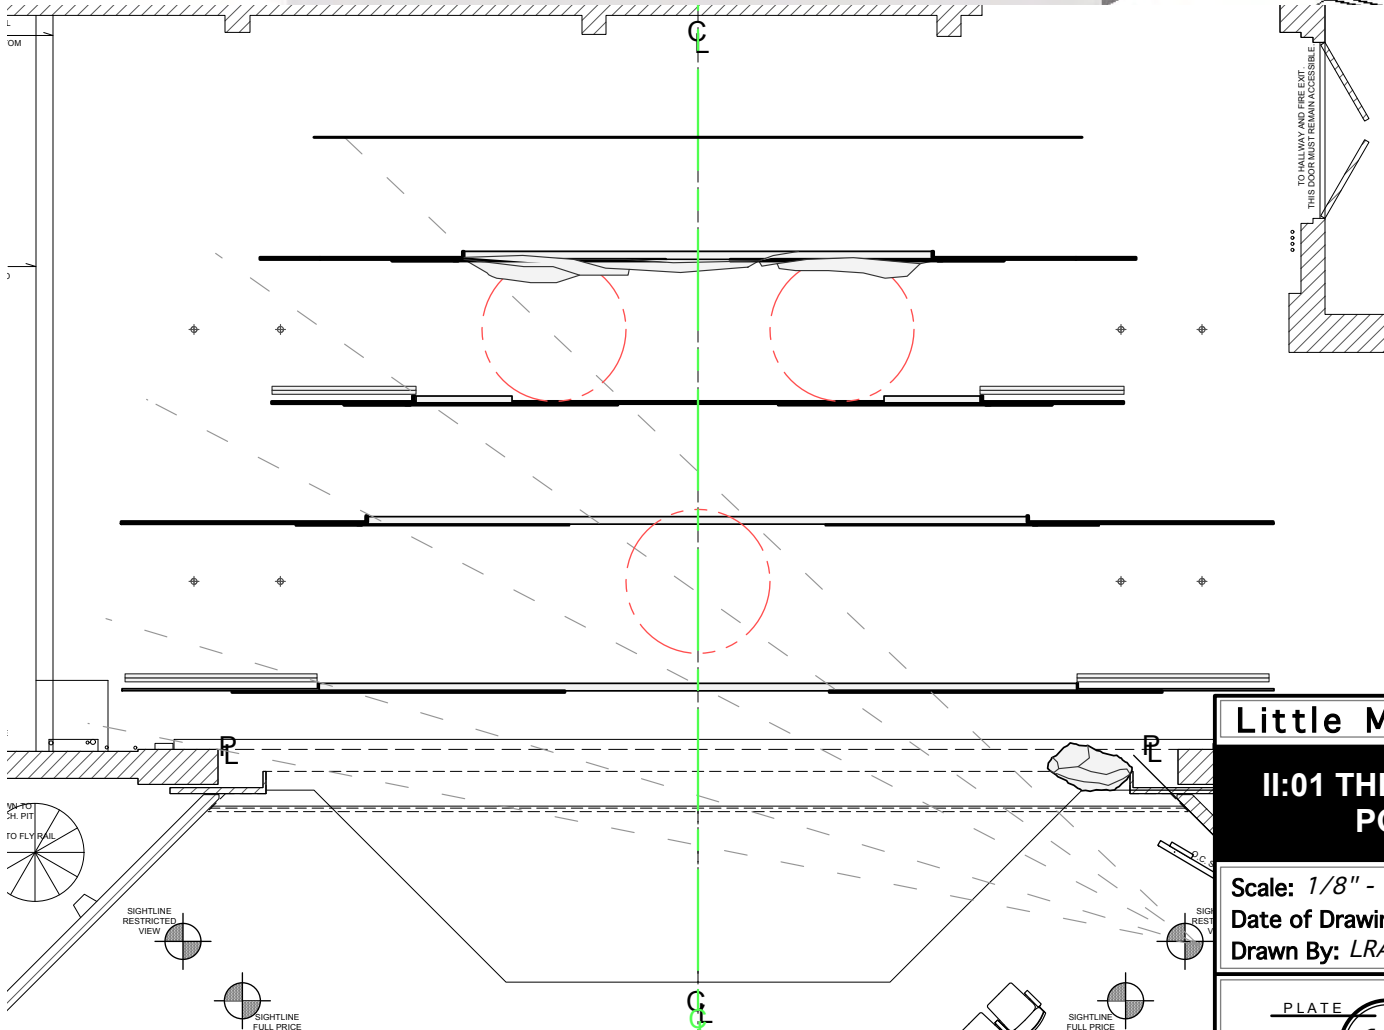

Little Mermaid

I:10 URSULA'S LAIR PG59

Scale: 1/8" - 1'0"

Date of Drawing: 09/01/2022

Drawn By: LRA/DH/KP

PLATE

10c OF 23

Little Mermaid
II:01 THE BEACH PG6
Scale: 1/8" - 1'0"
Date of Drawing: 09/01/2022
Drawn By: LRA/DH/KP
PLATE
<div style="border: 1px solid black; border-radius: 50%; width: 40px; height: 40px; display: flex; align-items: center; justify-content: center; margin: 0 auto;"> 11 </div>
OF 23