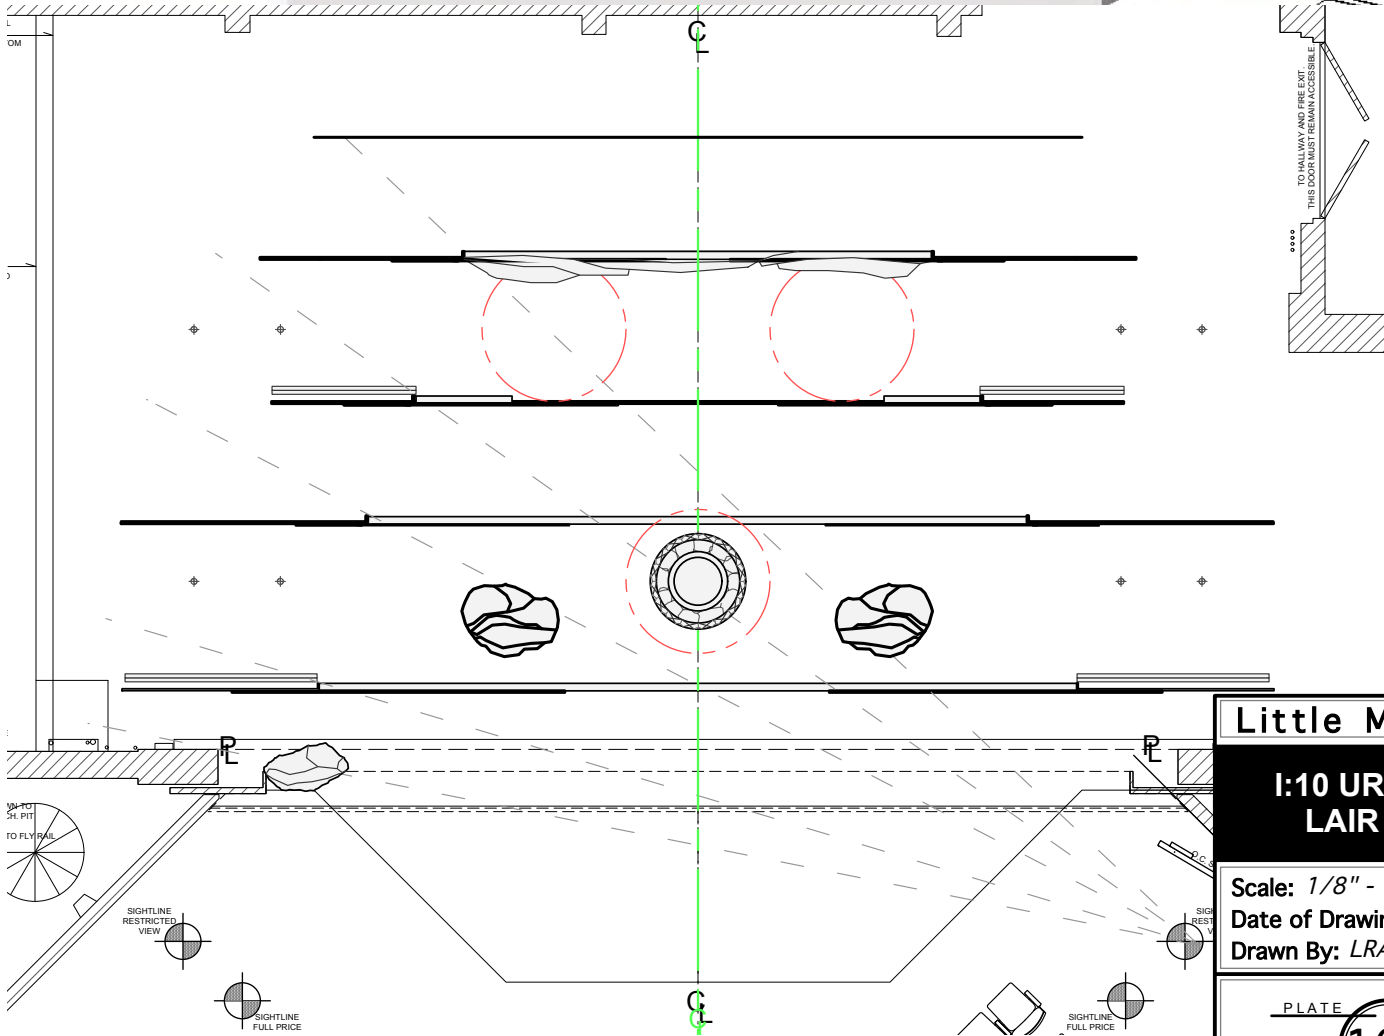

Little Mermaid

I:10 URSULA'S LAIR PG58

Scale: 1/8" - 1'0"

Date of Drawing: 09/01/2022

Drawn By: LRA/DH/KP

PLATE

10b OF 23