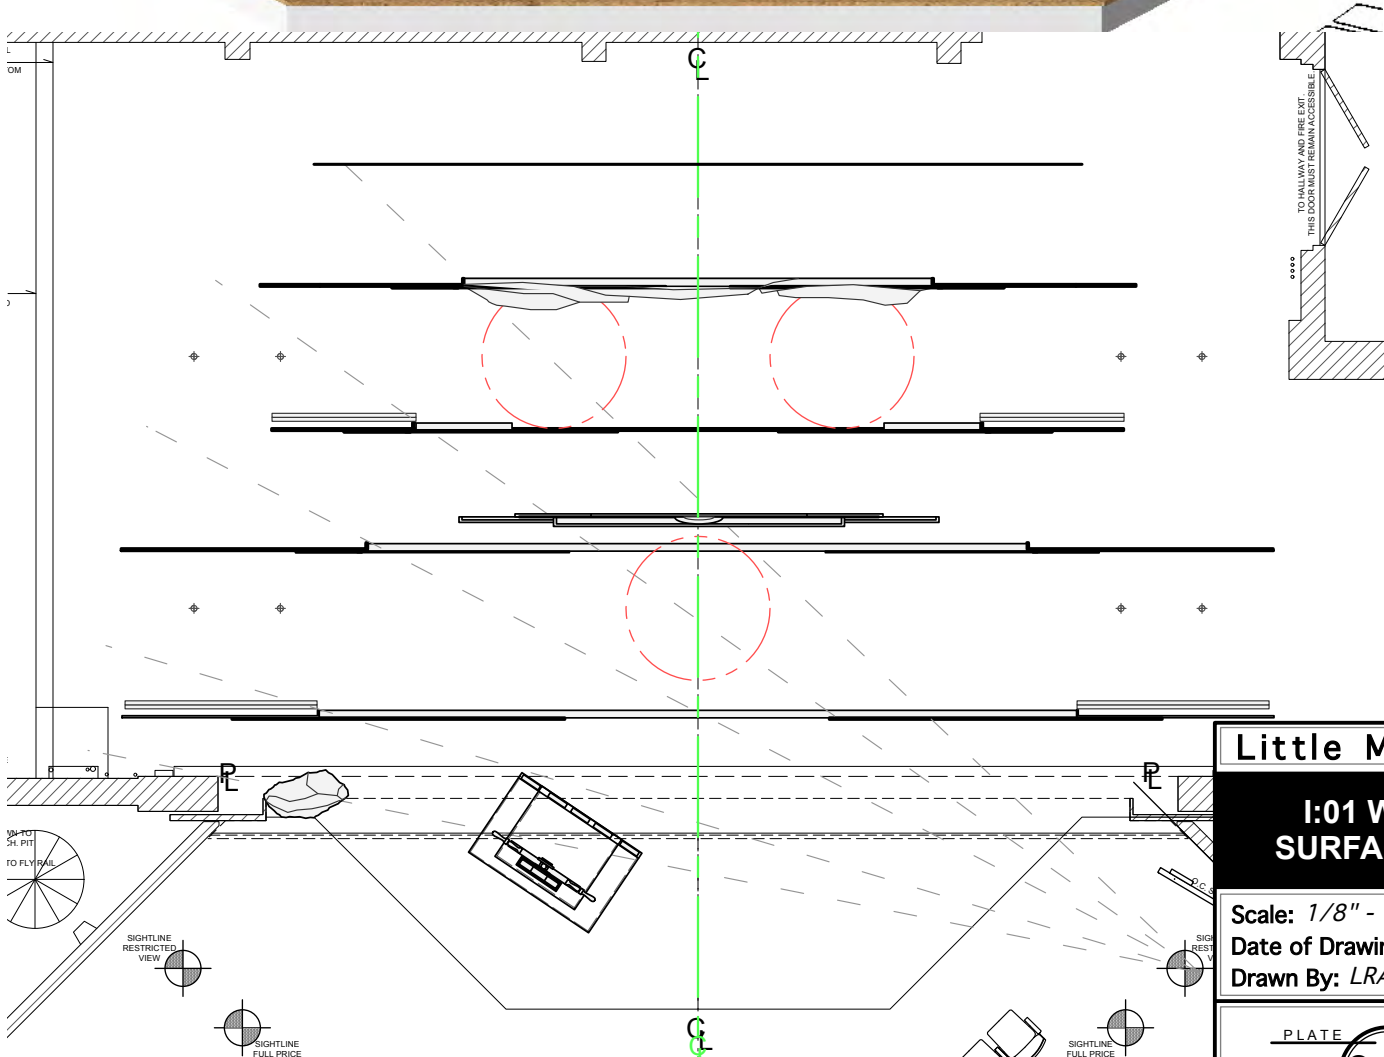

Little Mermaid

I:01 WATER SURFACE PG1

Scale: 1/8" - 1'0"
 Date of Drawing: 09/01/2022
 Drawn By: LRA/DH/KP

Little Mermaid

1:01 WATER SURFACE PG2

Scale: 1/8" - 1'0"
 Date of Drawing: 09/01/2022
 Drawn By: LRA/DH/KP

PLATE
01b OF 23

Little Mermaid

I:01 WATER SURFACE PG5

Scale: 1/8" = 1'0"
 Date of Drawing: 09/01/2022
 Drawn By: LRA/DH/KP

Little Mermaid

**I:02 TRITON
PALACE PG9**

Scale: 1/8" - 1'0"

Date of Drawing: 09/01/2022