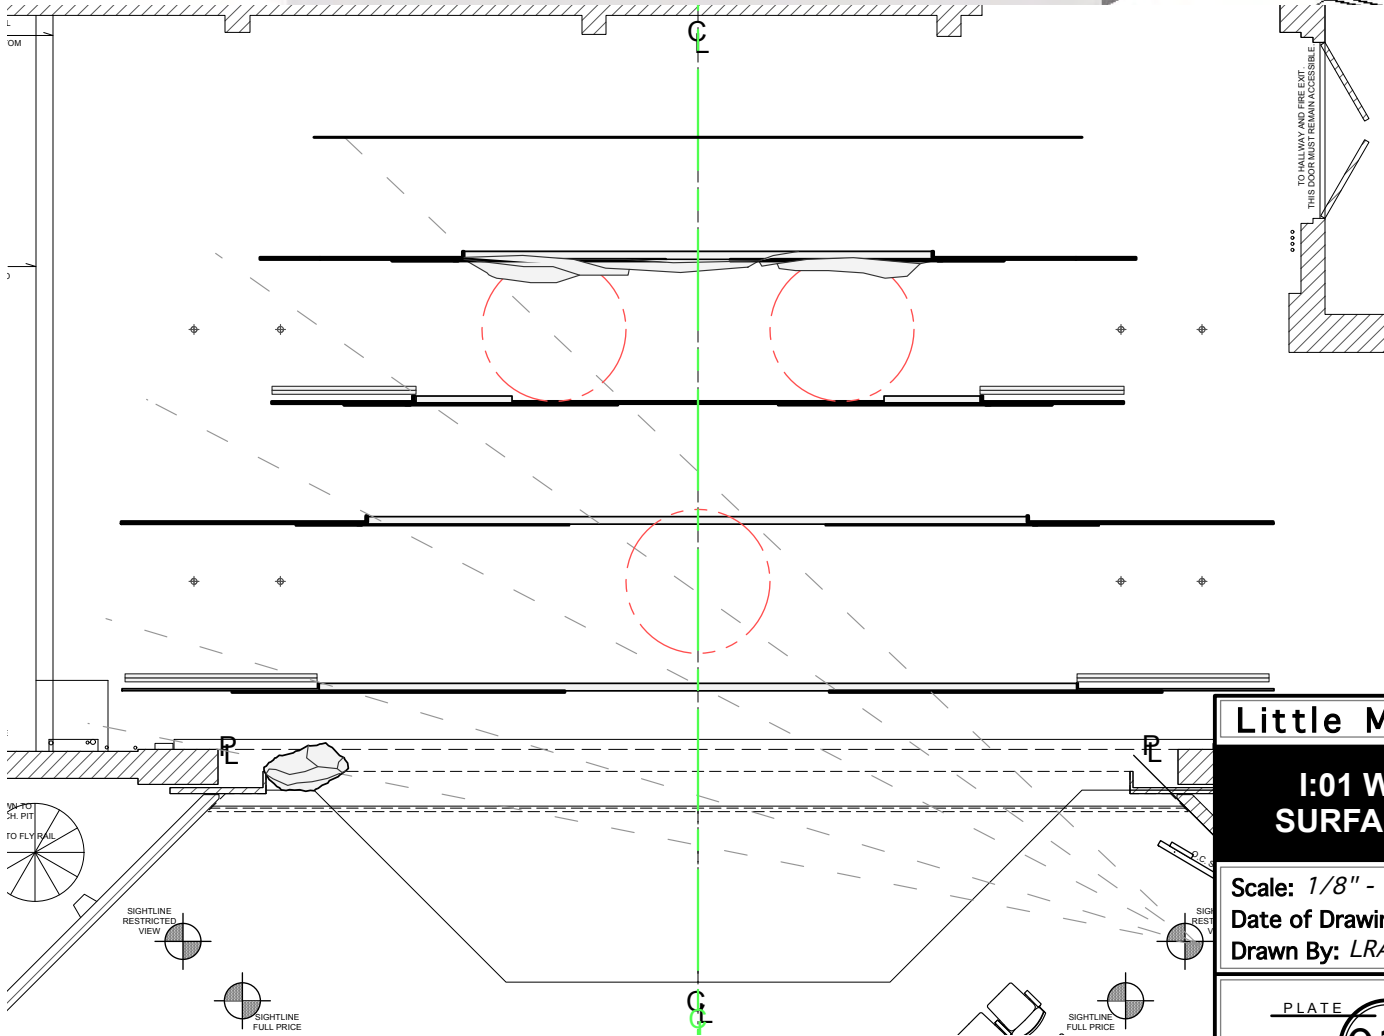

Little Mermaid

I:01 WATER SURFACE PG1

Scale: 1/8" - 1'0"
 Date of Drawing: 09/01/2022
 Drawn By: LRA/DH/KP

Little Mermaid

1:01 WATER SURFACE PG2

Scale: 1/8" - 1'0"
 Date of Drawing: 09/01/2022
 Drawn By: LRA/DH/KP

PLATE
01b OF 23

Little Mermaid

I:01 WATER SURFACE PG5

Scale: 1/8" = 1'0"
 Date of Drawing: 09/01/2022
 Drawn By: LRA/DH/KP

Little Mermaid

**I:02 TRITON
PALACE PG9**

Scale: 1/8" - 1'0"

Date of Drawing: 09/01/2022

Drawn By: LRA/DH/KP

PLATE

02a OF 23

Little Mermaid

I:02 TRITON PALACE PG14

Scale: 1/8" - 1'0"
 Date of Drawing: 09/01/2022
 Drawn By: LRA/DH/KP

PLATE
 02b OF 23

Little Mermaid