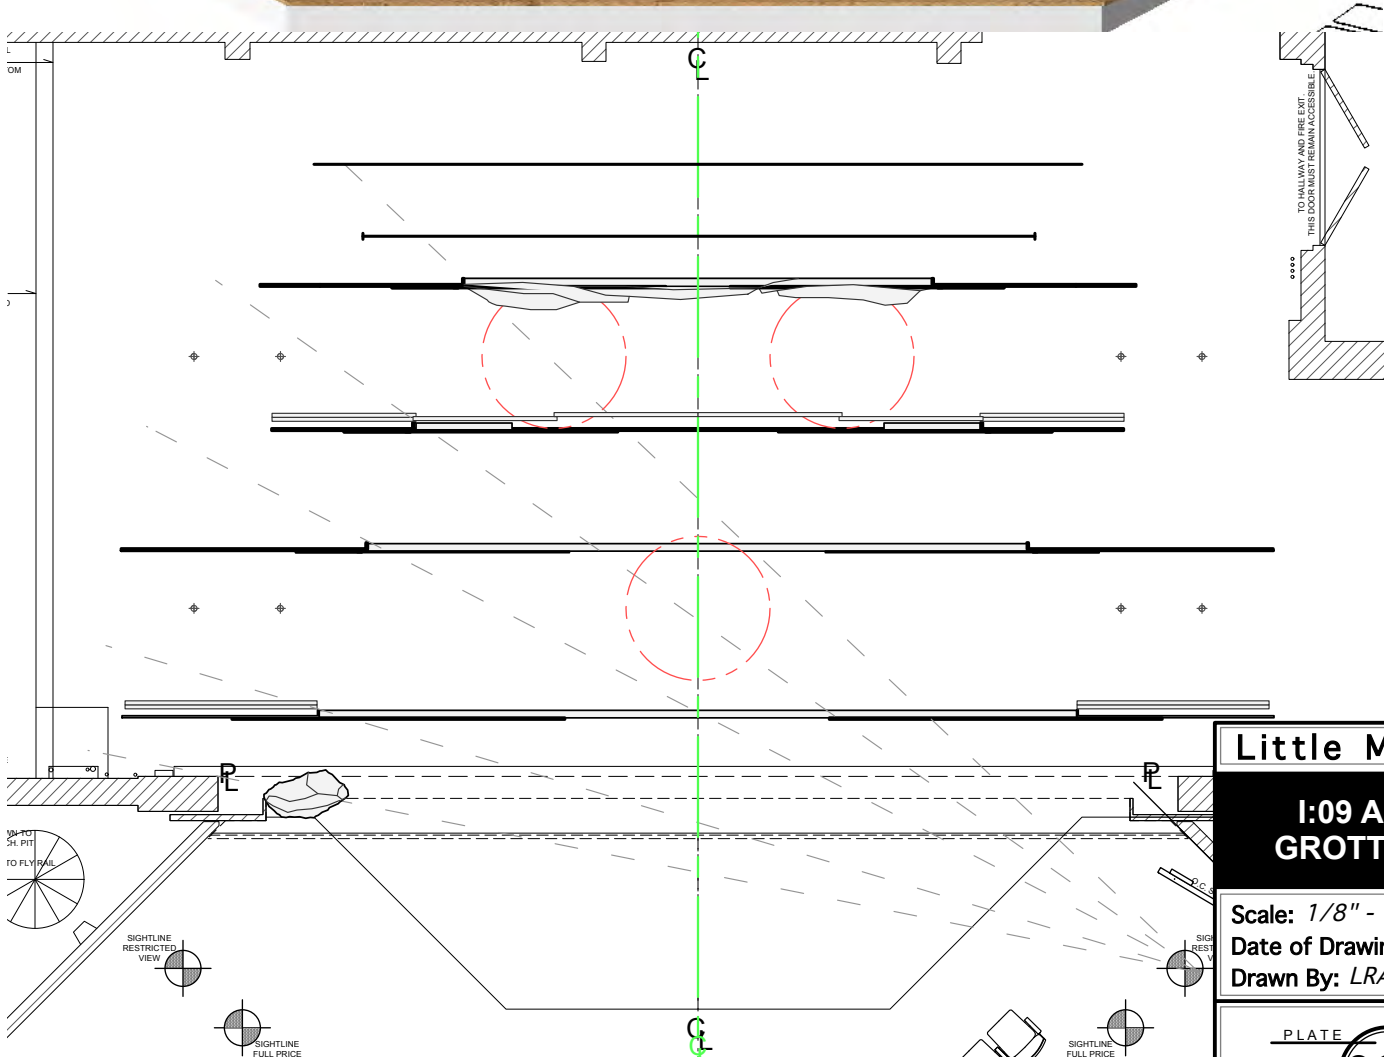

Little Mermaid

I:07 BEACH PG 38

Scale: 1/8" - 1'0"
 Date of Drawing: 09/01/2022
 Drawn By: LRA/DH/KP

PLATE
 07 OF 23

<p>Little Mermaid</p> <p>I:08 OPEN WATER</p> <p>PG41</p> <p>Scale: 1/8" - 1'0"</p> <p>Date of Drawing: 09/01/2022</p> <p>Drawn By: LRA/DH/KP</p>
<p>PLATE</p> <p>08a OF 23</p>

Little Mermaid
I:08 OPEN WATER PG45
Scale: 1/8" - 1'0"
Date of Drawing: 09/01/2022
Drawn By: LRA/DH/KP
PLATE 08b OF 23

Little Mermaid

I:09 ARIEL'S GROTTO PG47

Scale: 1/8" - 1'0"
 Date of Drawing: 09/01/2022
 Drawn By: LRA/DH/KP