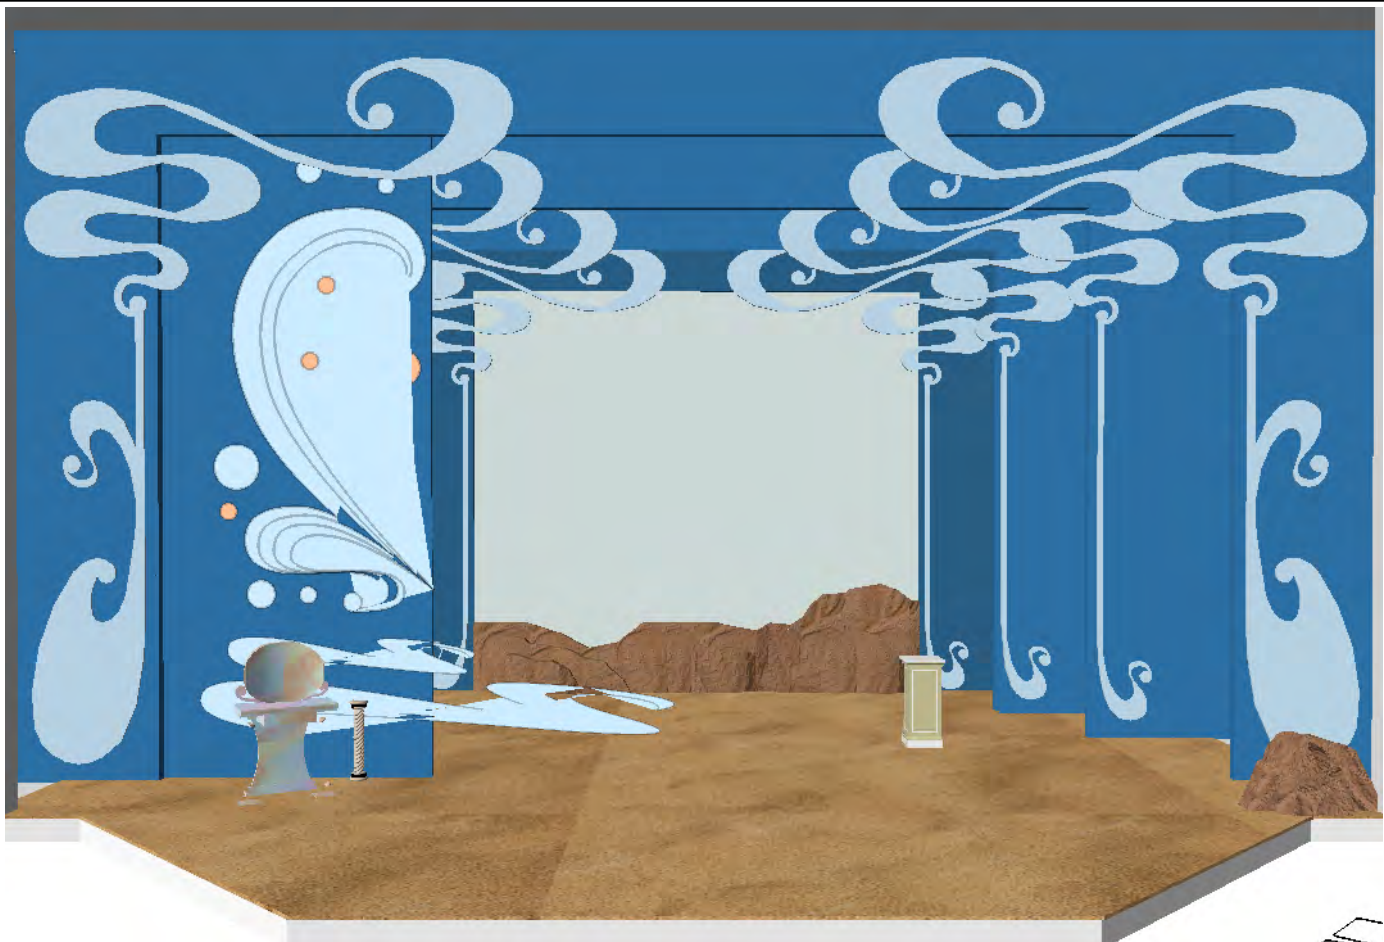

PLATE
 19 OF 23

Little Mermaid

II:10 ARIEL'S CHAMBERS PG85

Scale: 1/8" - 1'0"

Date of Drawing: 09/01/2022

Drawn By: LRA/DH/KP

PLATE

20a OF 23