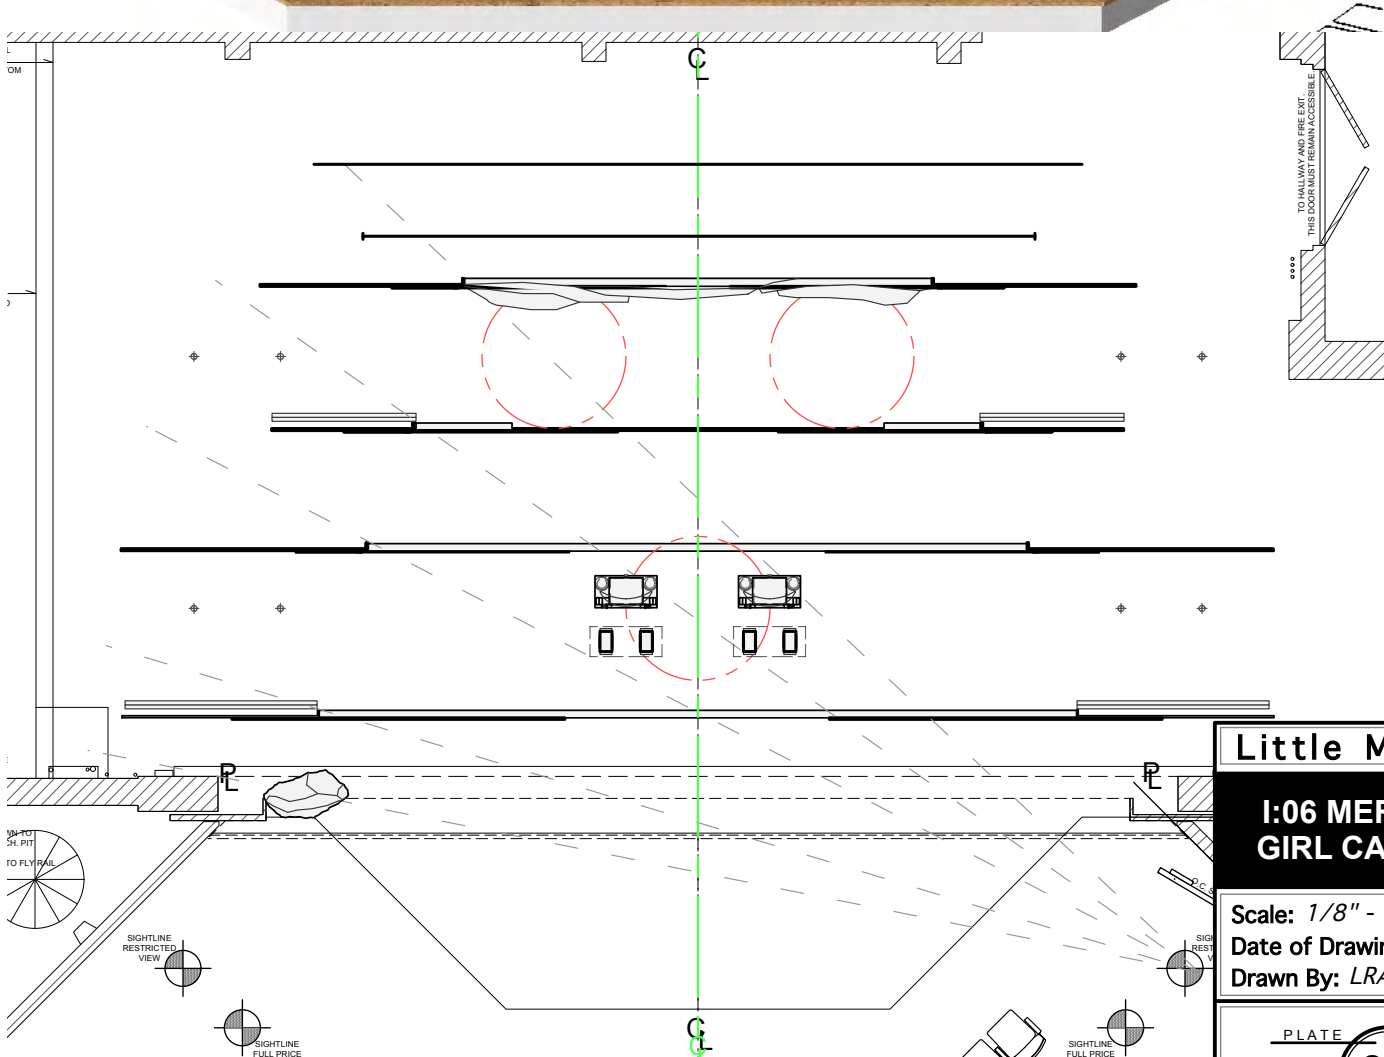

**I:03 URSULA LAIR
PG17**

Scale: 1/8" = 1'0"
 Date of Drawing: 09/01/2022
 Drawn By: LRA/DH/KP

Little Mermaid

I:04 ARIEL'S GROTTO PG22

Scale: 1/8" - 1'0"
 Date of Drawing: 09/01/2022
 Drawn By: LRA/DH/KP

Little Mermaid
1:05 PRINCE ERIC SHIP PG26
Scale: 1/8" - 1'0"
Date of Drawing: 09/01/2022
Drawn By: LRA/DH/KP
PLATE 05a OF 23

Little Mermaid

**1:05 PRINCE ERIC
SHIP PG28**

Scale: 1/8" - 1'0"
Date of Drawing: 09/01/2022
Drawn By: LRA/DH/KP

PLATE
05b OF 23

<p>Little Mermaid</p> <p>I:06 MERSISTER GIRL CAVE PG31</p> <p>Scale: 1/8" - 1'0"</p> <p>Date of Drawing: 09/01/2022</p> <p>Drawn By: LRA/DH/KP</p>
<p>PLATE</p> <p>06 OF 23</p>