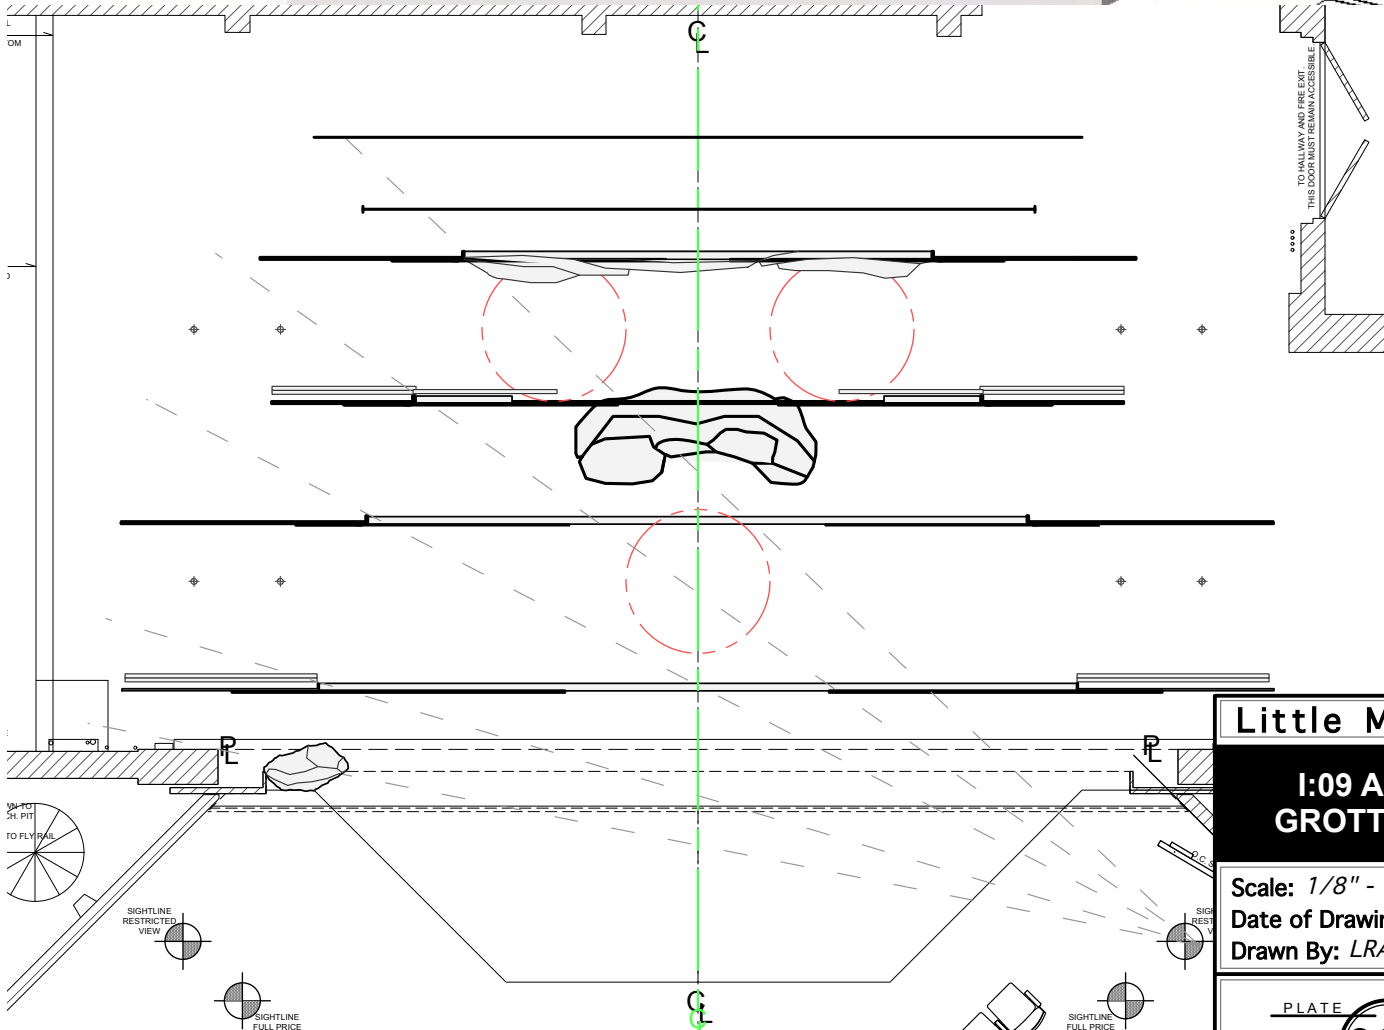

Little Mermaid
I:08 OPEN WATER PG45
Scale: 1/8" - 1'0"
Date of Drawing: 09/01/2022
Drawn By: LRA/DH/KP
PLATE 08b OF 23

Little Mermaid

I:09 ARIEL'S GROTTO PG47

Scale: 1/8" - 1'0"
 Date of Drawing: 09/01/2022
 Drawn By: LRA/DH/KP