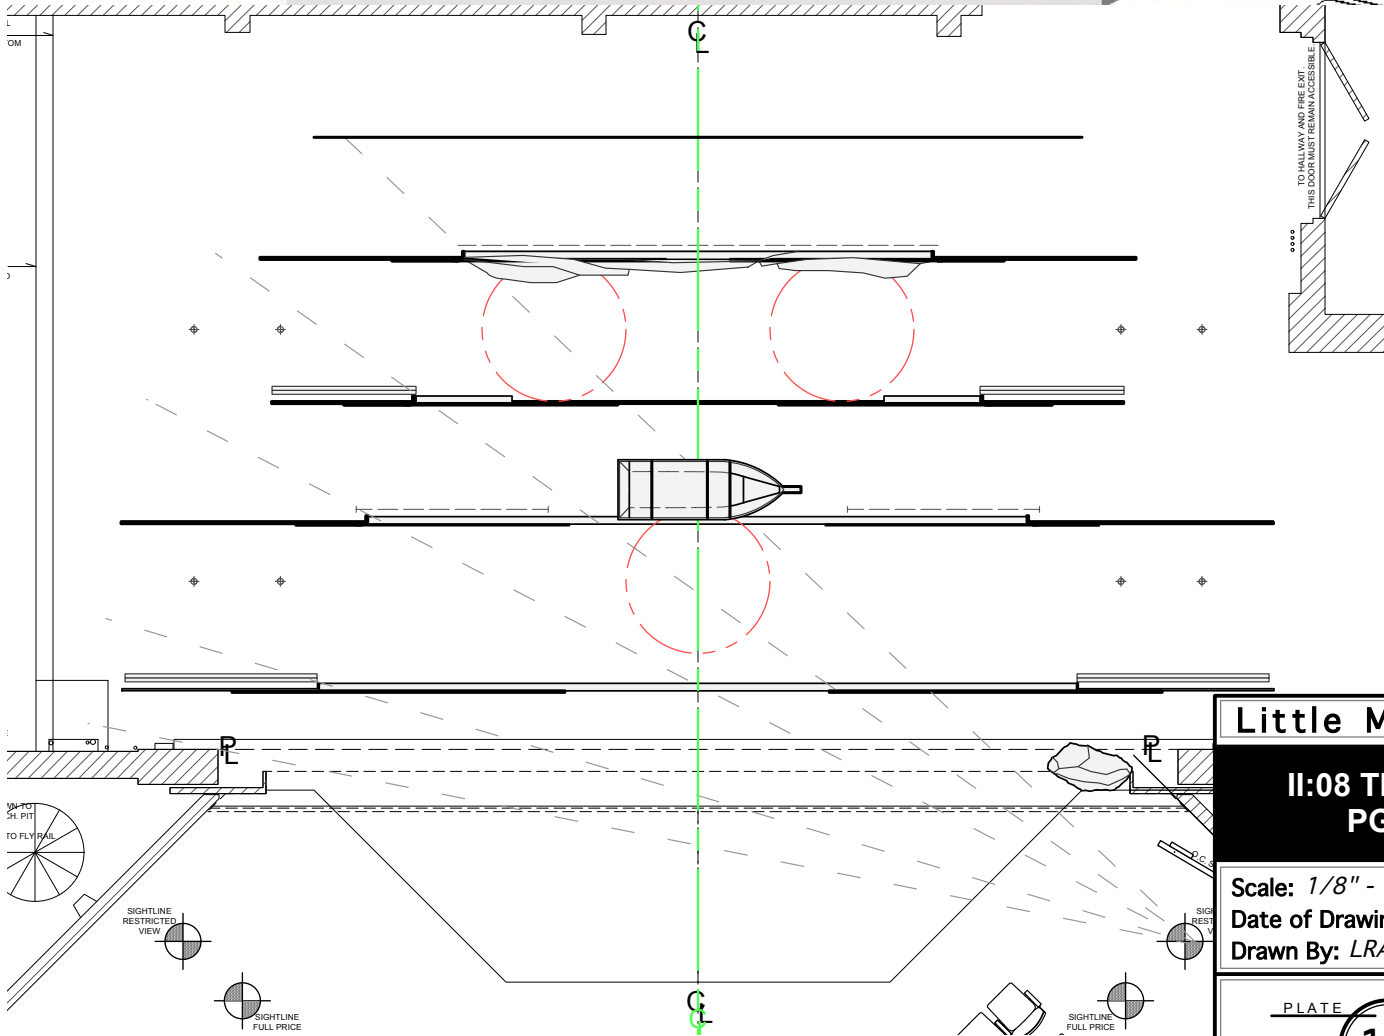

Little Mermaid

**II:08 THE BAY
PG80**

Scale: 1/8" - 1'0"
Date of Drawing: 09/01/2022
Drawn By: LRA/DH/KP