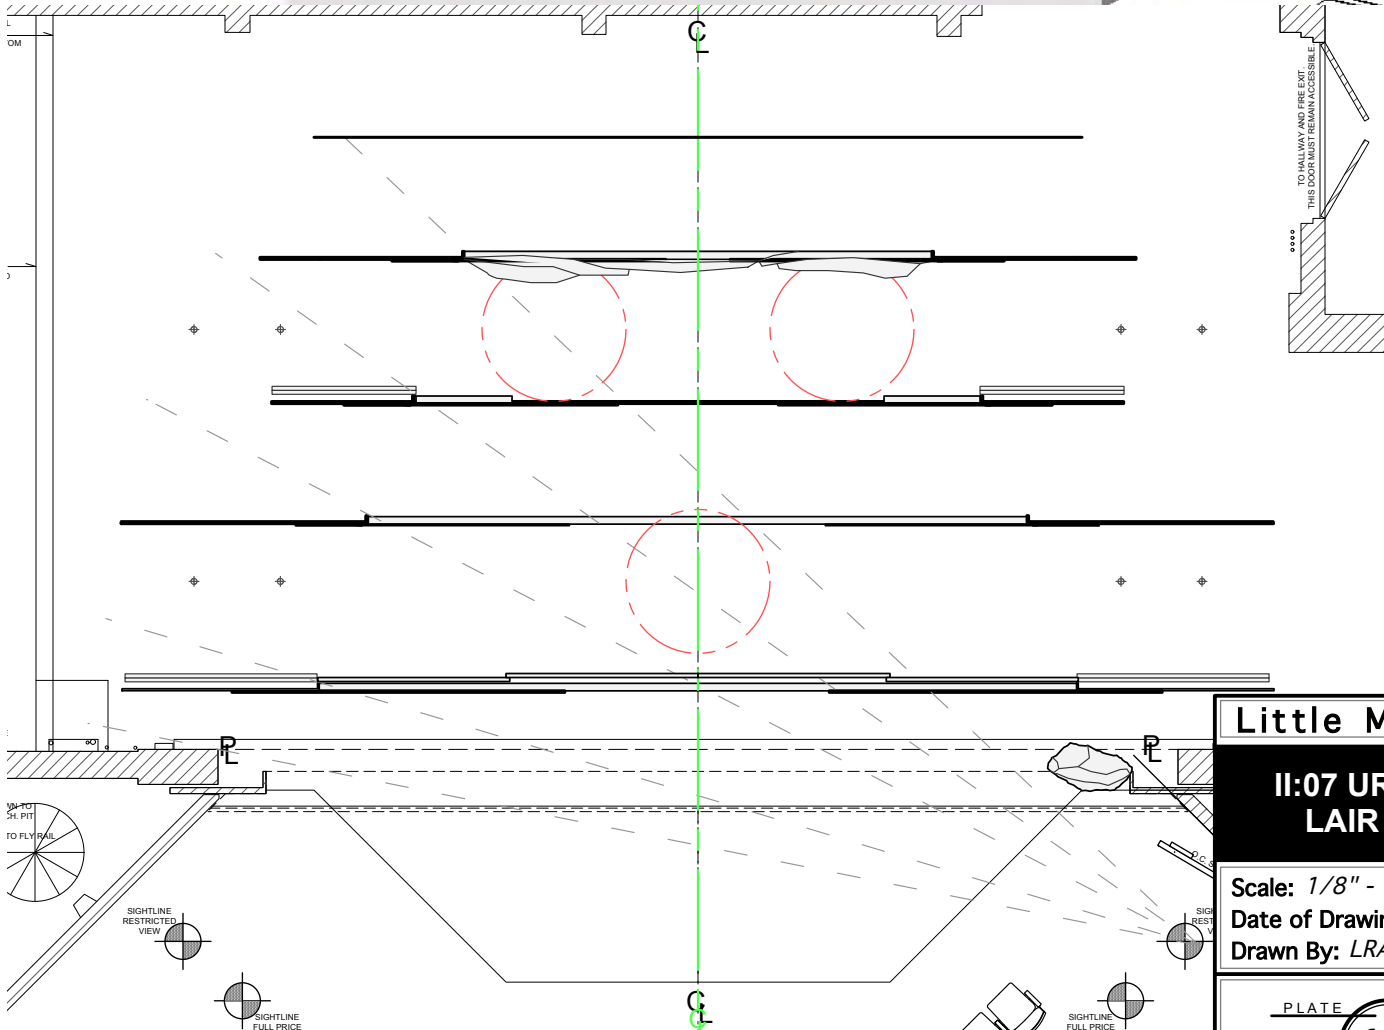

Little Mermaid
II:07 URSULA'S LAIR PG78
Scale: 1/8" - 1'0"
Date of Drawing: 09/01/2022
Drawn By: LRA/DH/KP
PLATE
17
OF 23