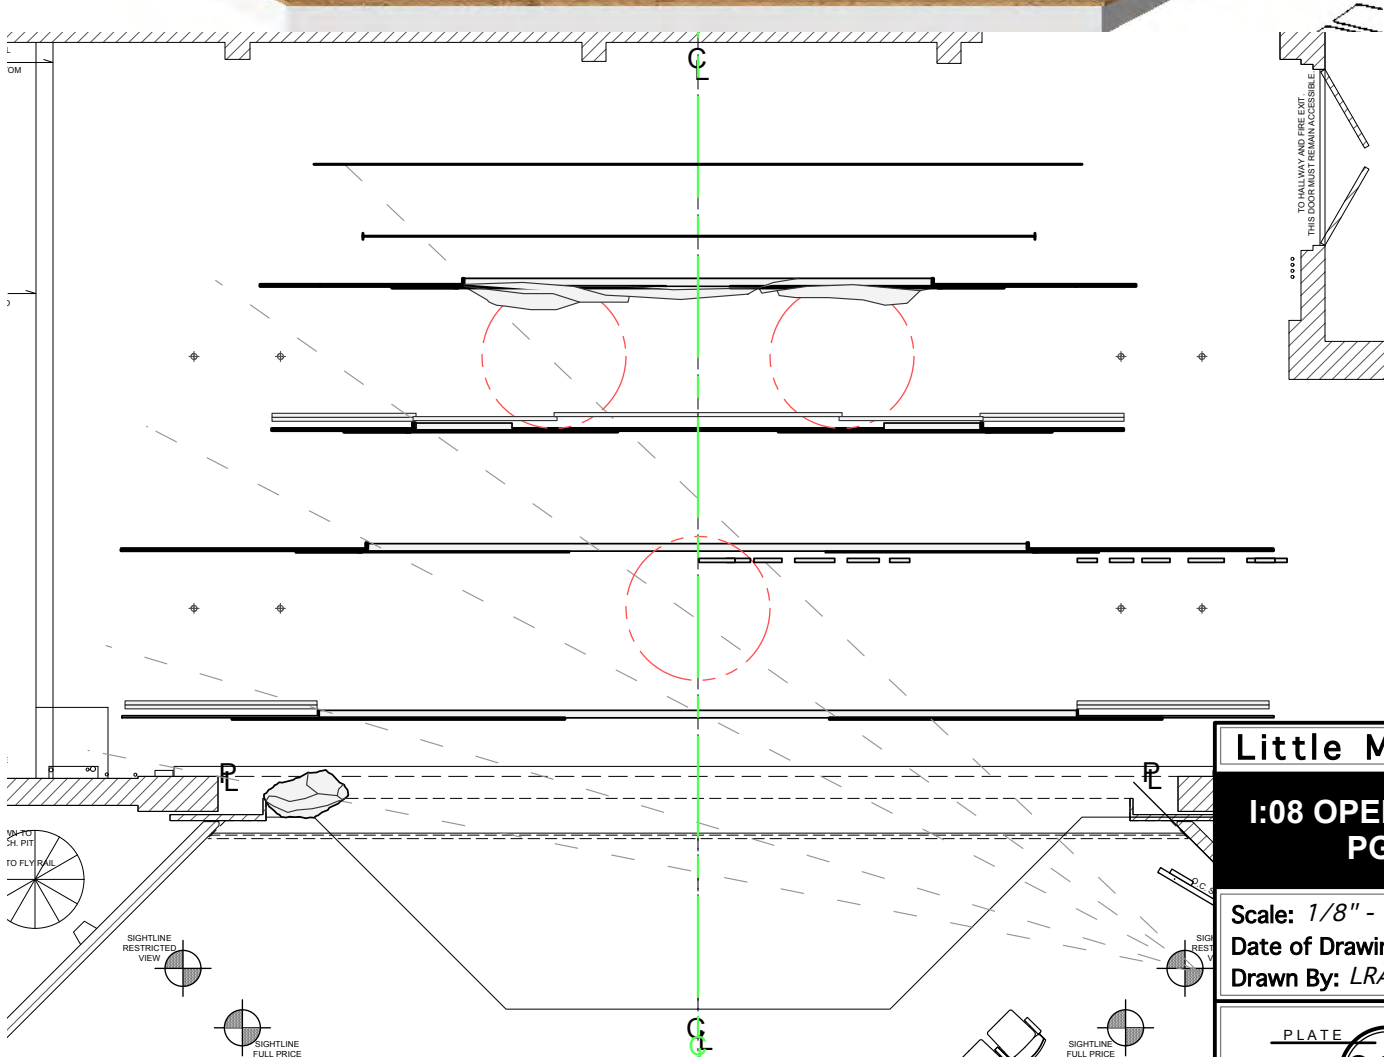

Little Mermaid

I:07 BEACH PG 38

Scale: 1/8" - 1'0"
 Date of Drawing: 09/01/2022
 Drawn By: LRA/DH/KP

PLATE
 07 OF 23

<p>Little Mermaid</p> <p>I:08 OPEN WATER</p> <p>PG41</p> <p>Scale: 1/8" - 1'0"</p> <p>Date of Drawing: 09/01/2022</p> <p>Drawn By: LRA/DH/KP</p>
<p>PLATE</p> <p>08a OF 23</p>

Little Mermaid
I:08 OPEN WATER PG45
Scale: 1/8" - 1'0"
Date of Drawing: 09/01/2022
Drawn By: LRA/DH/KP
PLATE 08b OF 23

Little Mermaid

I:09 ARIEL'S GROTTO PG47

Scale: 1/8" - 1'0"
 Date of Drawing: 09/01/2022
 Drawn By: LRA/DH/KP