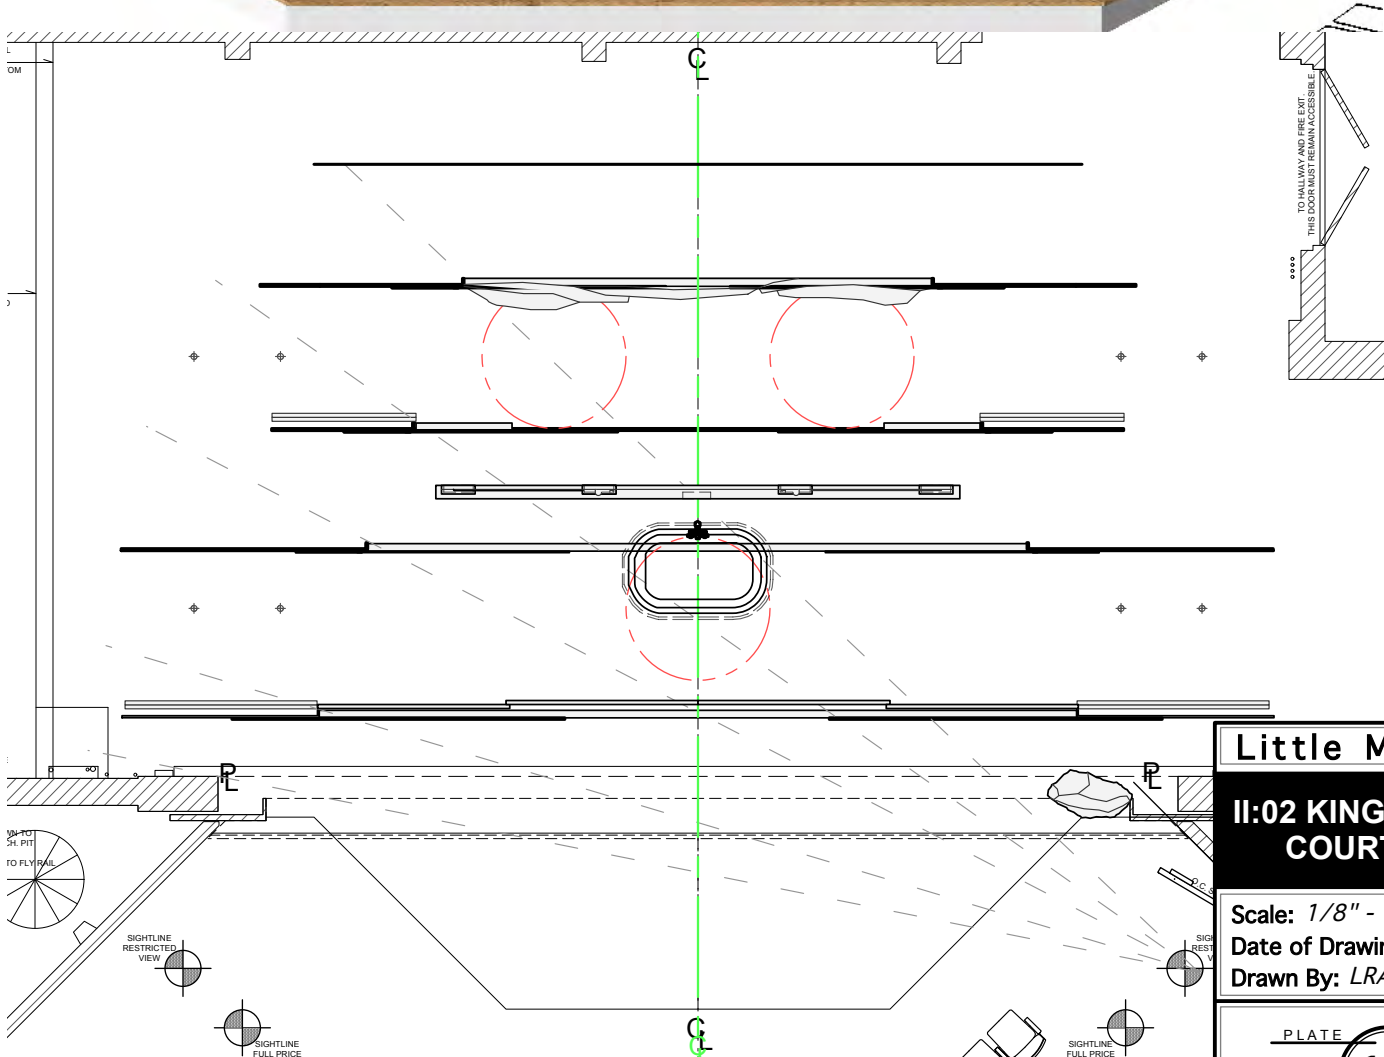

Little Mermaid

I:10 URSULA'S LAIR PG59

Scale: 1/8" - 1'0"

Date of Drawing: 09/01/2022

Drawn By: LRA/DH/KP

PLATE

10c OF 23

Little Mermaid
II:01 THE BEACH PG6
Scale: 1/8" - 1'0"
Date of Drawing: 09/01/2022
Drawn By: LRA/DH/KP
PLATE
<div style="border: 1px solid black; border-radius: 50%; width: 40px; height: 40px; display: flex; align-items: center; justify-content: center; margin: 0 auto;"> 11 </div>
OF 23