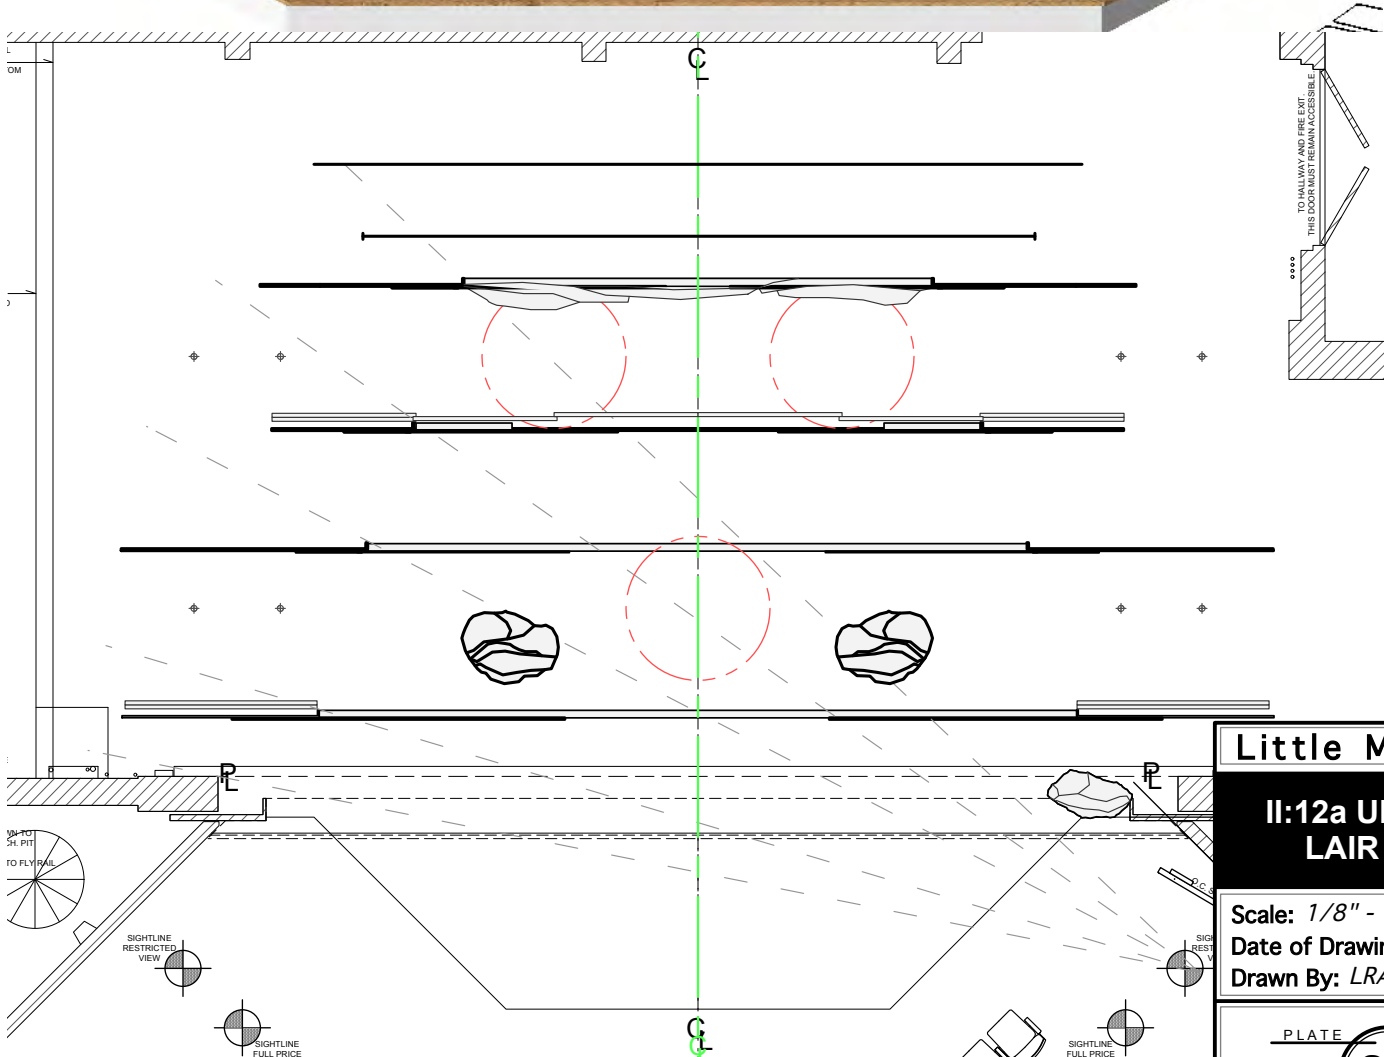

PLATE
 21a OF 23

Little Mermaid

**II:11 PALACE
BALLROOM PG93**

Scale: 1/8" - 1'0"

Date of Drawing: 09/01/2022

Drawn By: LRA/DH/KP

PLATE

21b OF 23

Little Mermaid

II:12a URSULA'S LAIR PG94

Scale: 1/8" - 1'0"
 Date of Drawing: 09/01/2022
 Drawn By: LRA/DH/KP

Little Mermaid

II:12b URSULA'S LAIR PG97

Scale: 1/8" - 1'0"

Date of Drawing: 09/01/2022

Drawn By: LRA/DH/KP