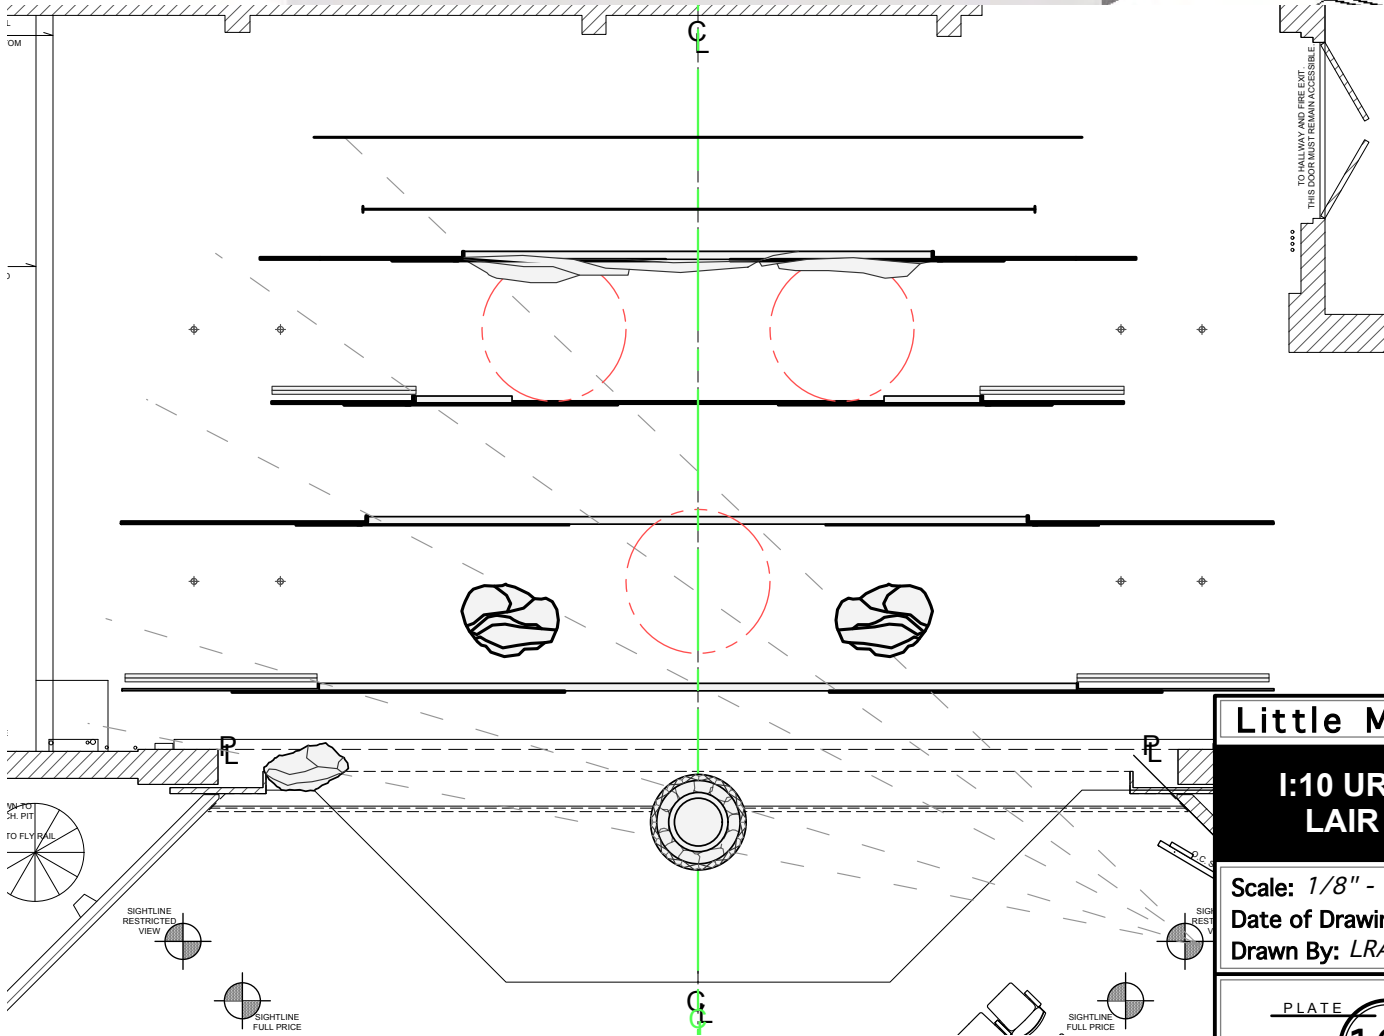

Little Mermaid

I:09 ARIEL'S GROTTO PG49

Scale: 1/8" - 1'0"
 Date of Drawing: 09/01/2022
 Drawn By: LRA/DH/KP

SIGHTLINE RESTRICTED VIEW

SIGHTLINE FULL PRICE

SIGHTLINE FULL PRICE

Little Mermaid

I:10 URSULA'S LAIR PG54