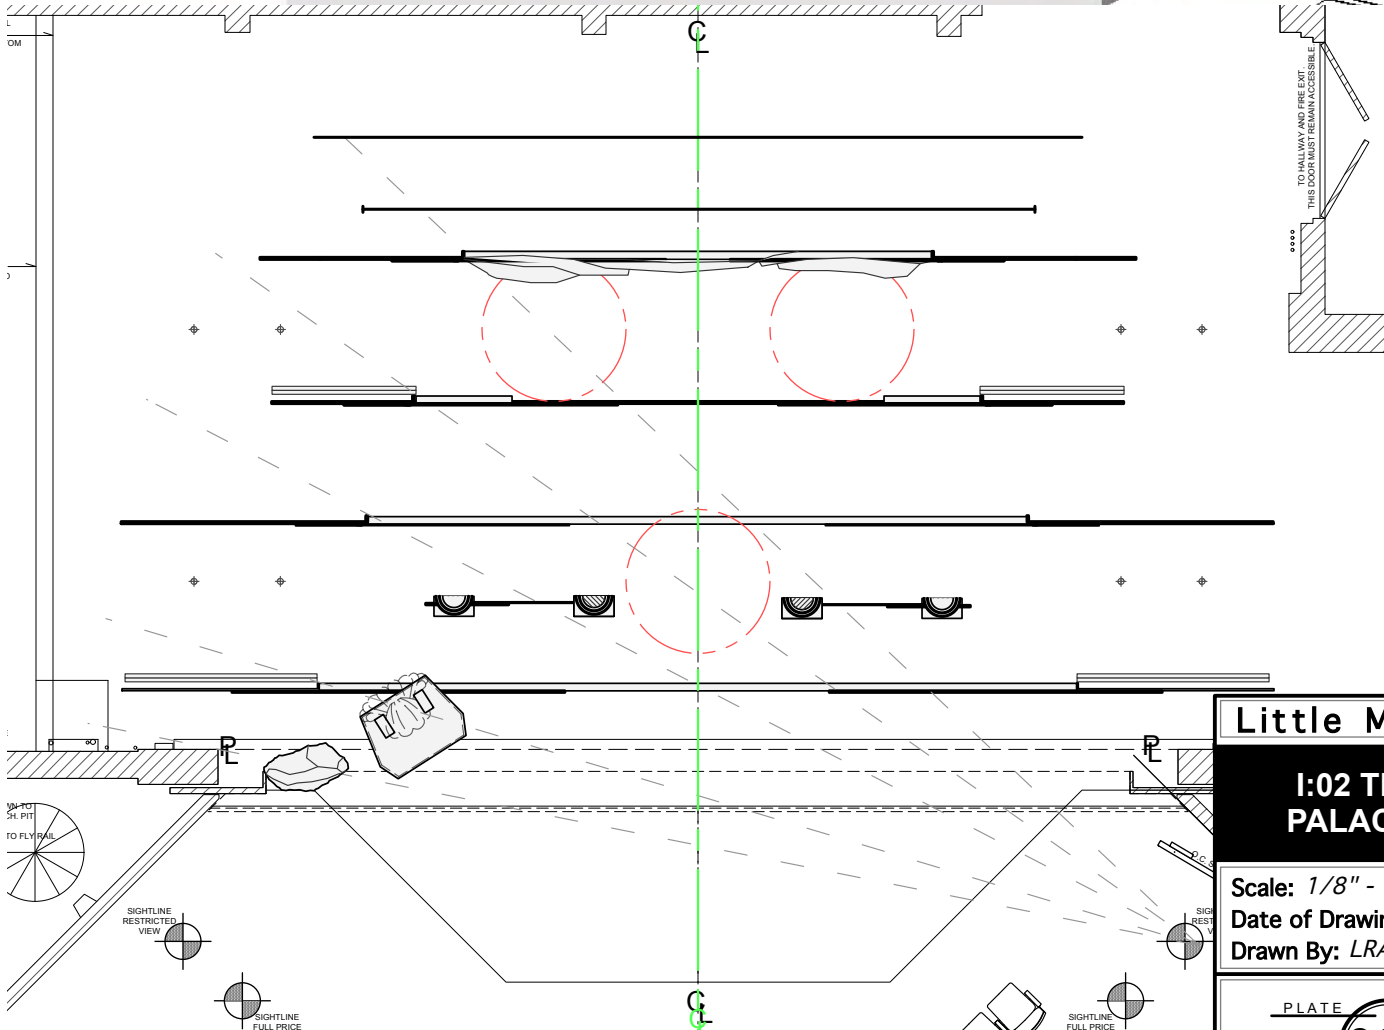

Little Mermaid

I:01 WATER SURFACE PG1

Scale: 1/8" - 1'0"
 Date of Drawing: 09/01/2022
 Drawn By: LRA/DH/KP

Little Mermaid

1:01 WATER SURFACE PG2

Scale: 1/8" - 1'0"
 Date of Drawing: 09/01/2022
 Drawn By: LRA/DH/KP

PLATE
01b OF 23

Little Mermaid

I:01 WATER SURFACE PG5

Scale: 1/8" = 1'0"
 Date of Drawing: 09/01/2022
 Drawn By: LRA/DH/KP

Little Mermaid

**I:02 TRITON
PALACE PG9**

Scale: 1/8" - 1'0"

Date of Drawing: 09/01/2022