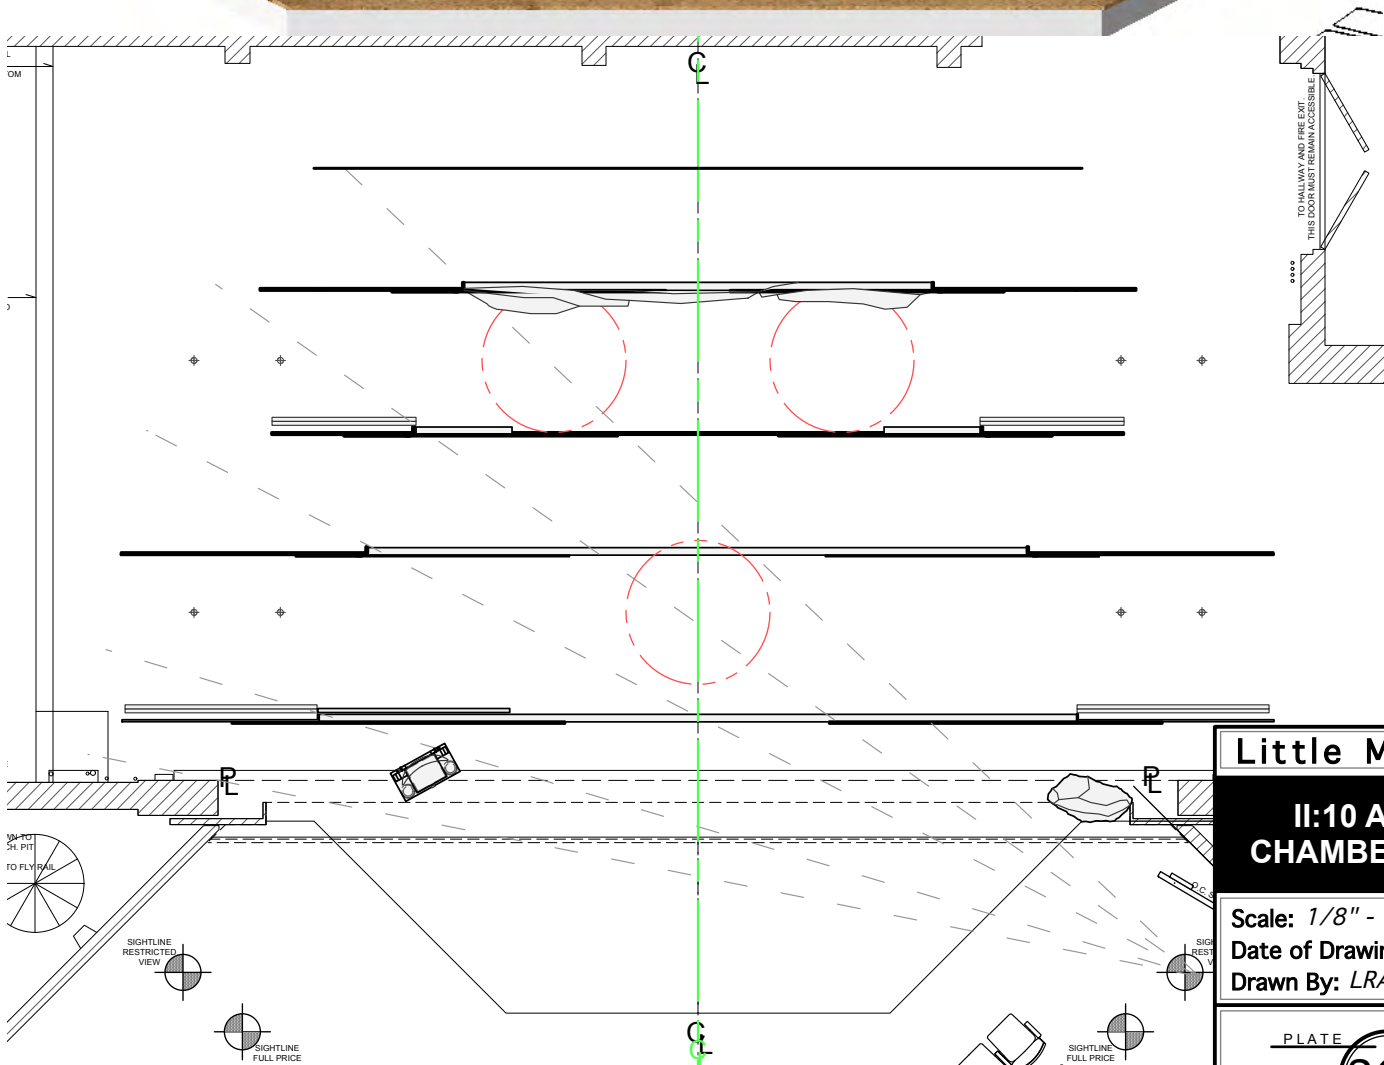

Little Mermaid

**II:08 THE BAY
PG80**

Scale: 1/8" - 1'0"
 Date of Drawing: 09/01/2022
 Drawn By: LRA/DH/KP

Little Mermaid
II:09 KIND
TRITON'S COURT
PG84

Scale: 1/8" - 1'0"
 Date of Drawing: 09/01/2022
 Drawn By: LRA/DH/KP

PLATE
 19 OF 23

Little Mermaid

II:10 ARIEL'S CHAMBERS PG85

Scale: 1/8" - 1'0"

Date of Drawing: 09/01/2022

Drawn By: LRA/DH/KP

PLATE

20a OF 23