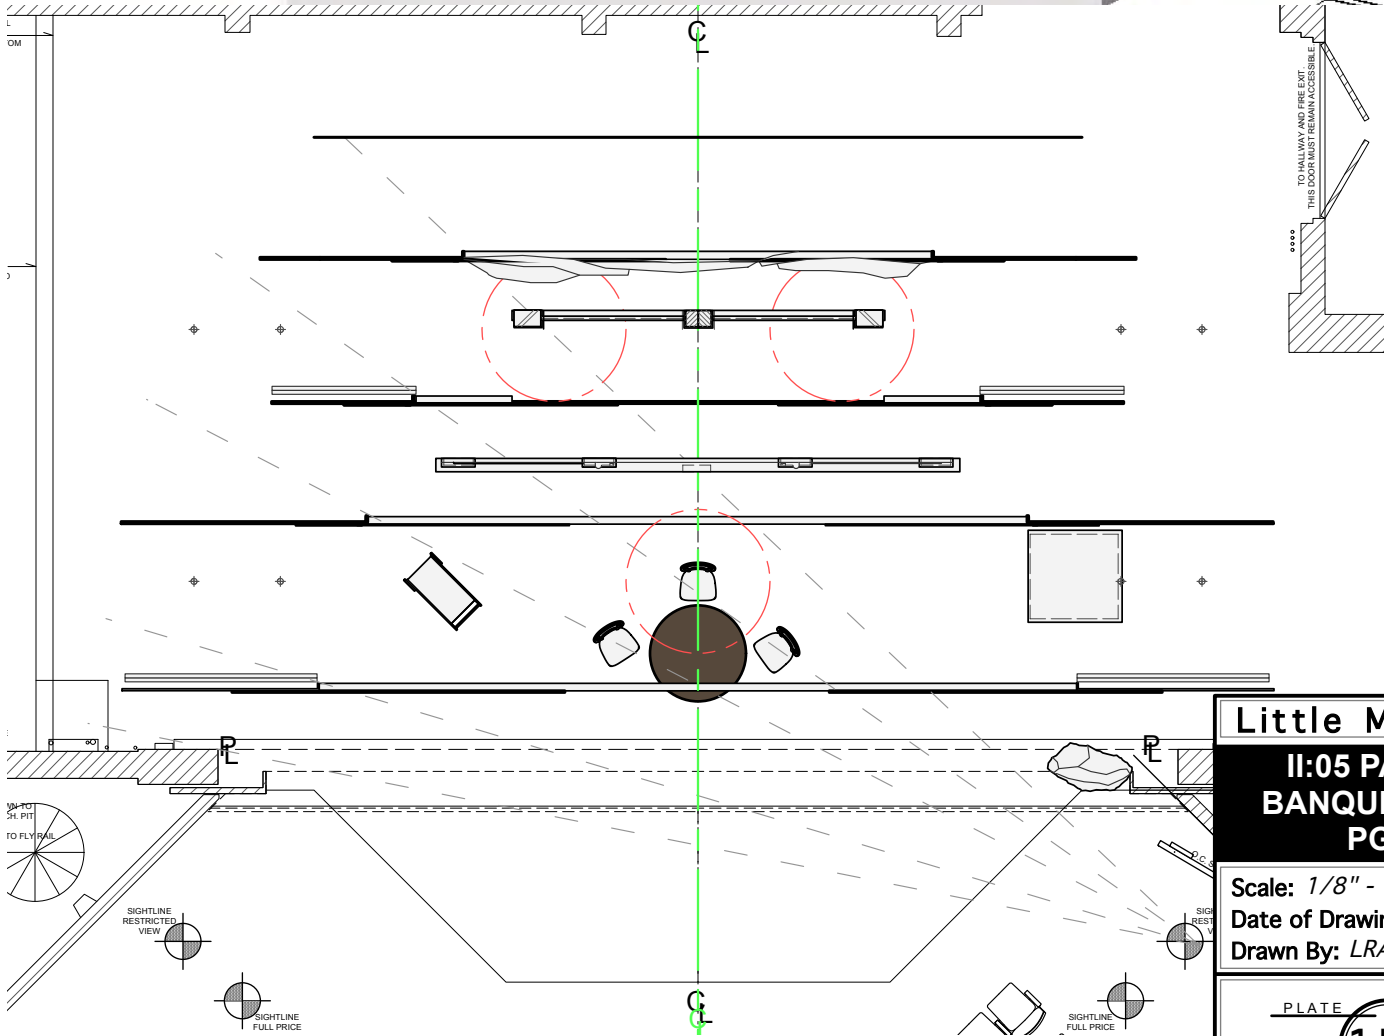

Little Mermaid
II:05 PALACE
BANQUET HALL
PG72

Scale: 1/8" - 1'0"
Date of Drawing: 09/01/2022
Drawn By: LRA/DH/KP

PLATE
15a OF 23