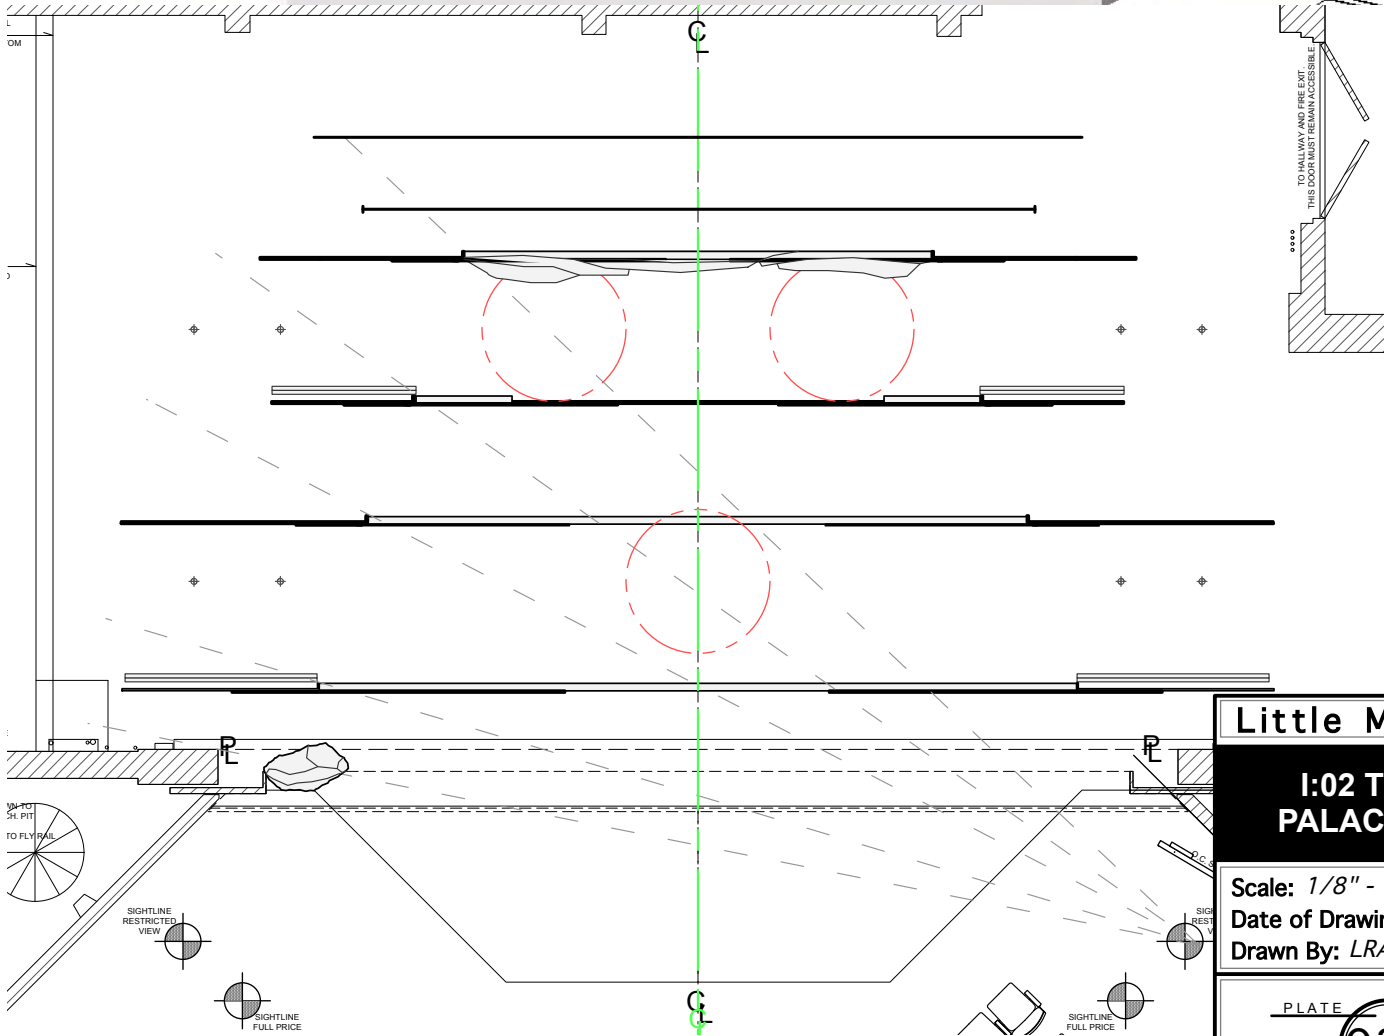

Little Mermaid

I:02 TRITON PALACE PG14

Scale: 1/8" - 1'0"
Date of Drawing: 09/01/2022
Drawn By: LRA/DH/KP

PLATE
02b OF 23