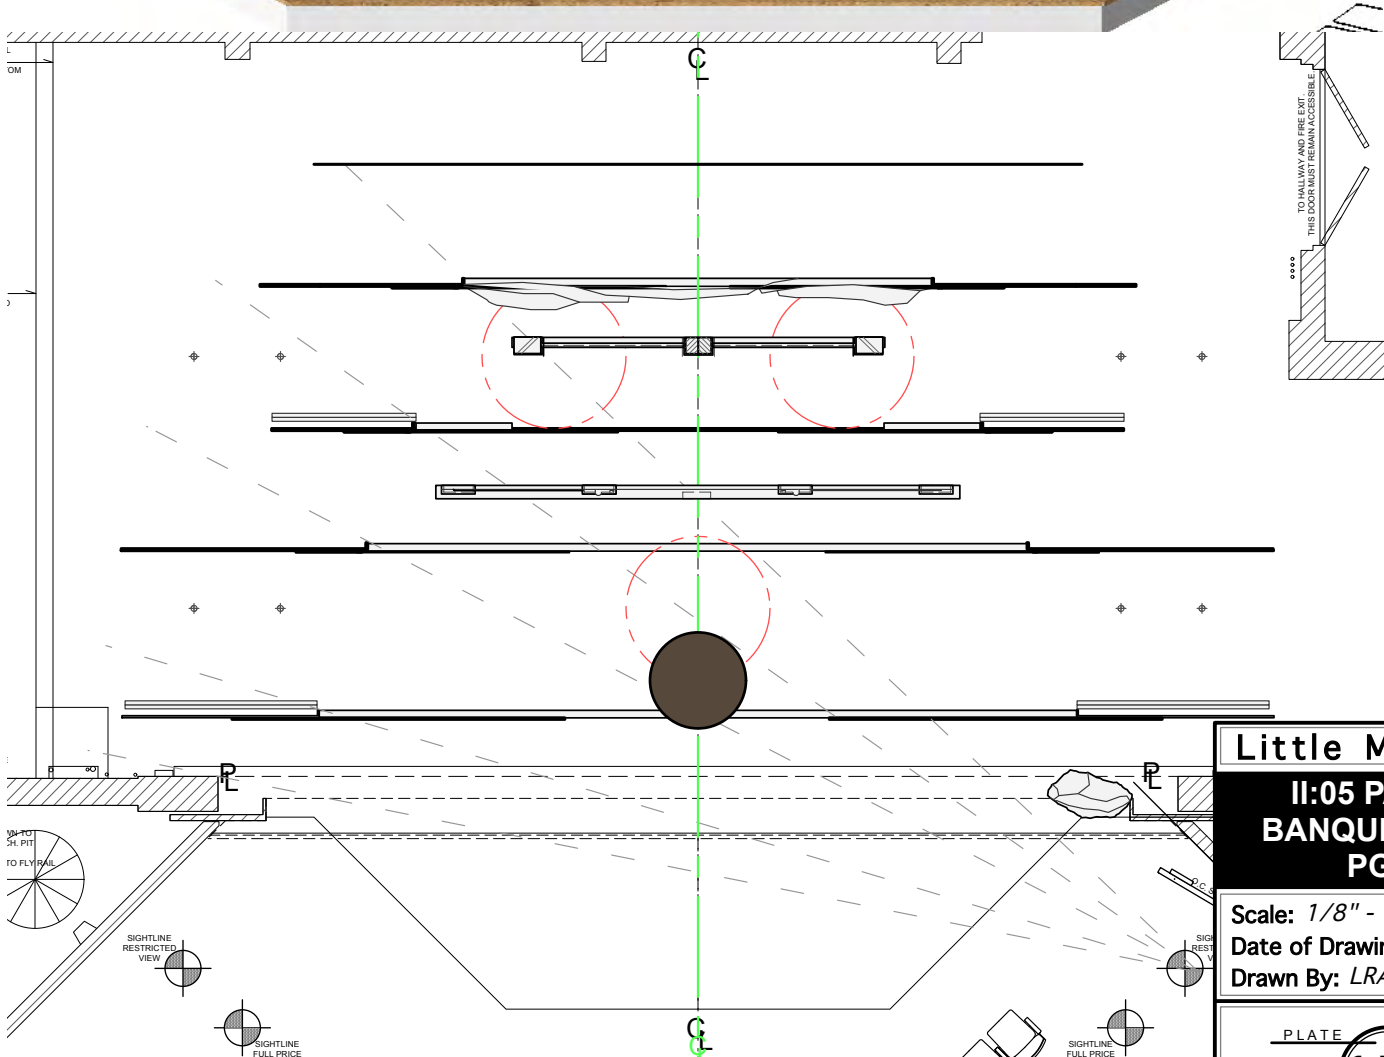

Little Mermaid
II:05 PALACE
BANQUET HALL
PG74

Scale: 1/8" - 1'0"
Date of Drawing: 09/01/2022
Drawn By: LRA/DH/KP

PLATE
15b OF 23