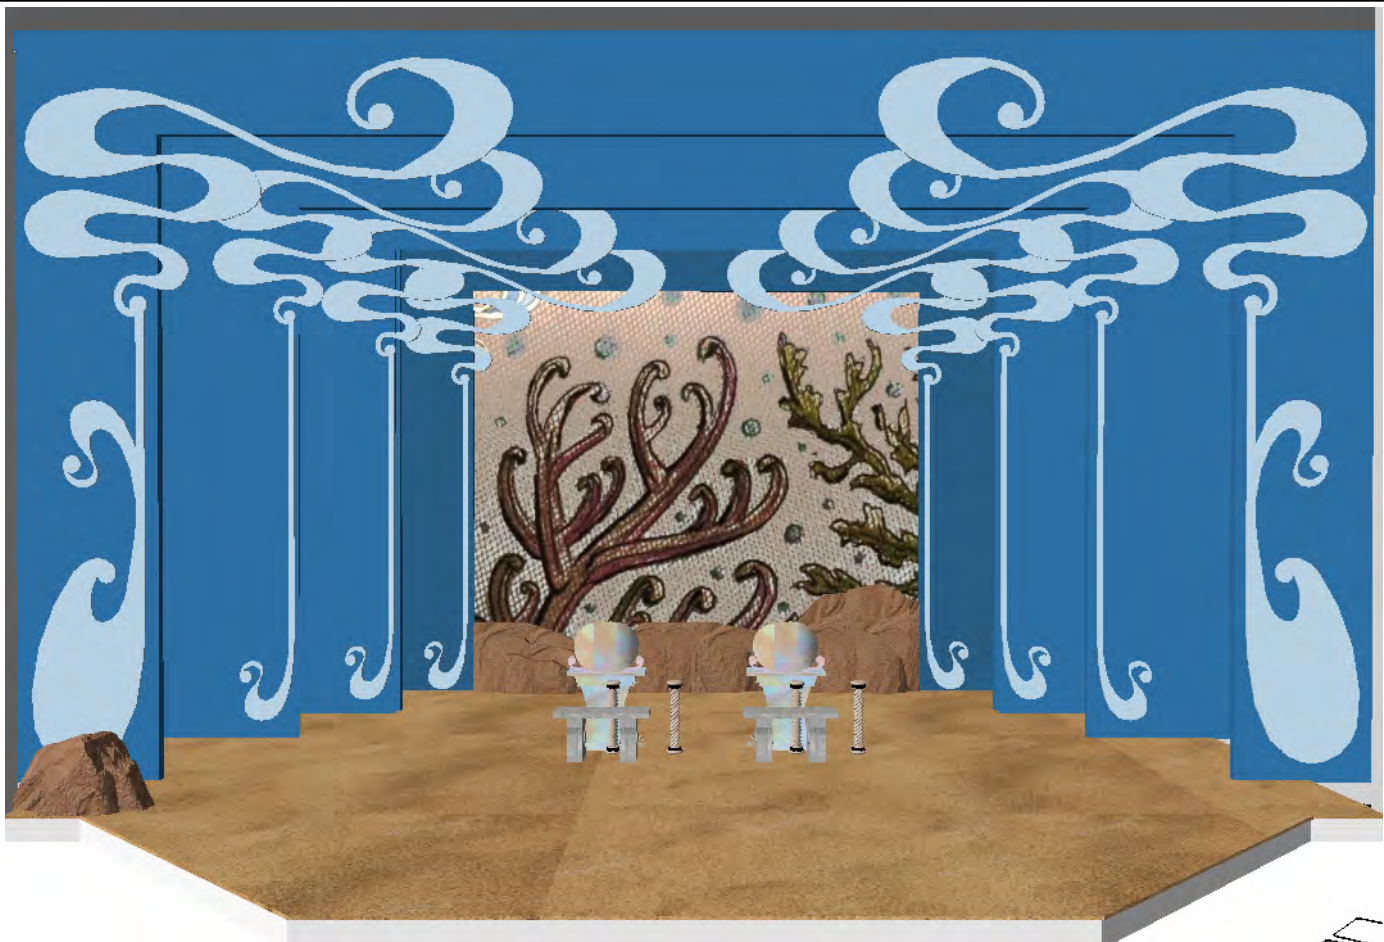

Little Mermaid

**1:05 PRINCE ERIC
SHIP PG28**

Scale: 1/8" - 1'0"
Date of Drawing: 09/01/2022
Drawn By: LRA/DH/KP

PLATE
05b OF 23

<p>Little Mermaid</p> <p>I:06 MERSISTER GIRL CAVE PG31</p> <p>Scale: 1/8" - 1'0"</p> <p>Date of Drawing: 09/01/2022</p> <p>Drawn By: LRA/DH/KP</p>
<p>PLATE</p> <p>06 OF 23</p>