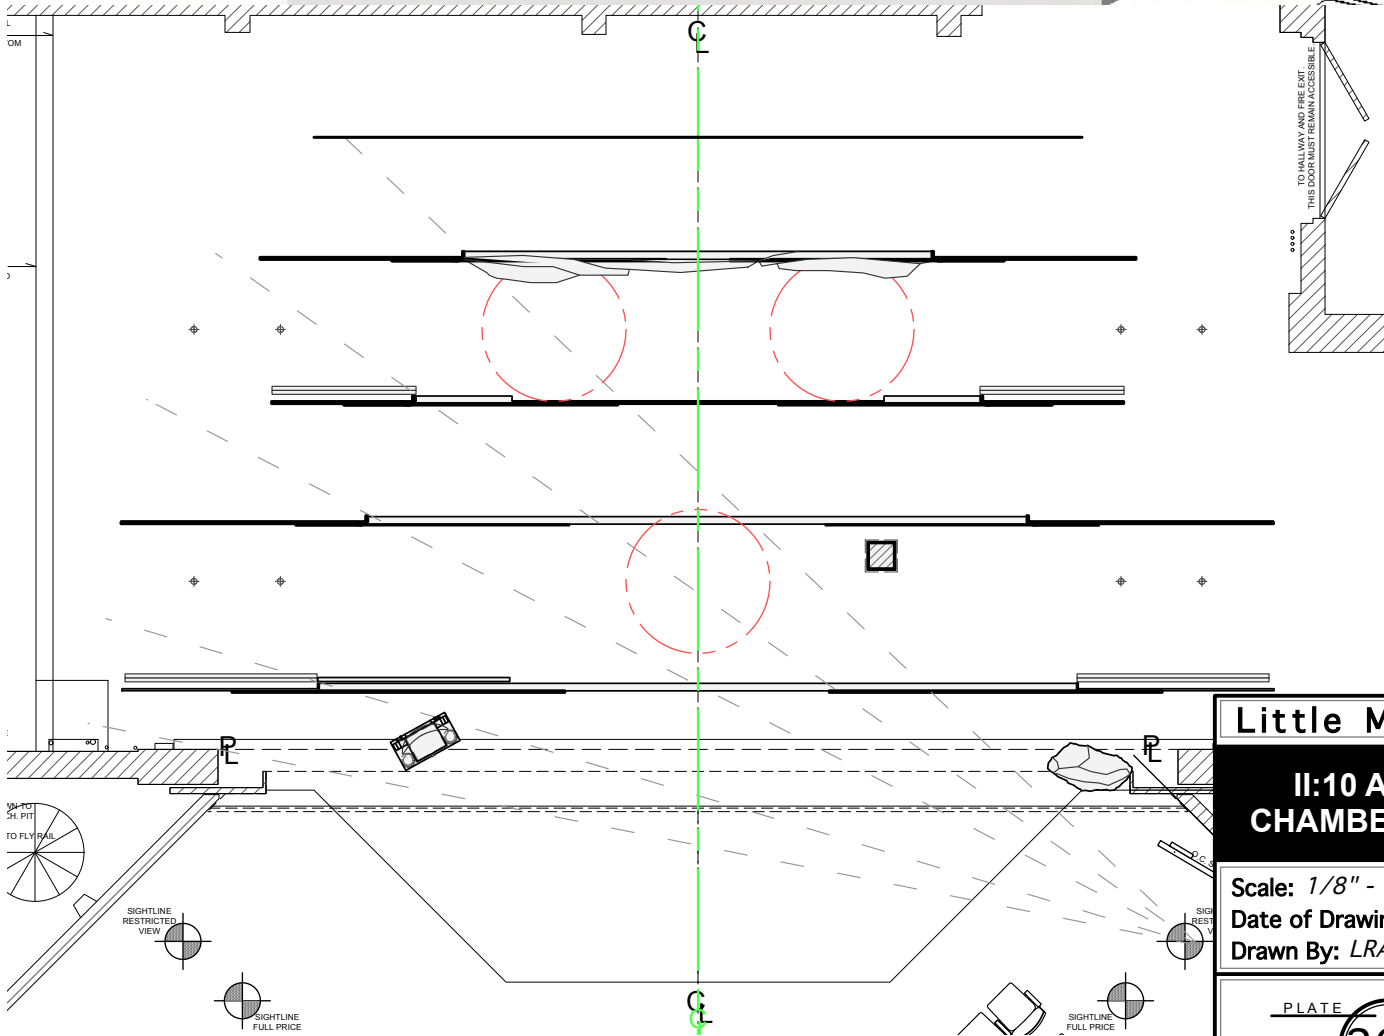

PLATE
 19 OF 23

Little Mermaid

II:10 ARIEL'S CHAMBERS PG85

Scale: 1/8" - 1'0"

Date of Drawing: 09/01/2022

Drawn By: LRA/DH/KP

PLATE

20a OF 23

Little Mermaid

II:10 ARIEL'S CHAMBERS PG86

Scale: 1/8" - 1'0"
 Date of Drawing: 09/01/2022
 Drawn By: LRA/DH/KP

Little Mermaid

**II:11 PALACE
BALLROOM PG89**

Scale: 1/8" - 1'0"
 Date of Drawing: 09/01/2022
 Drawn By: LRA/DH/KP