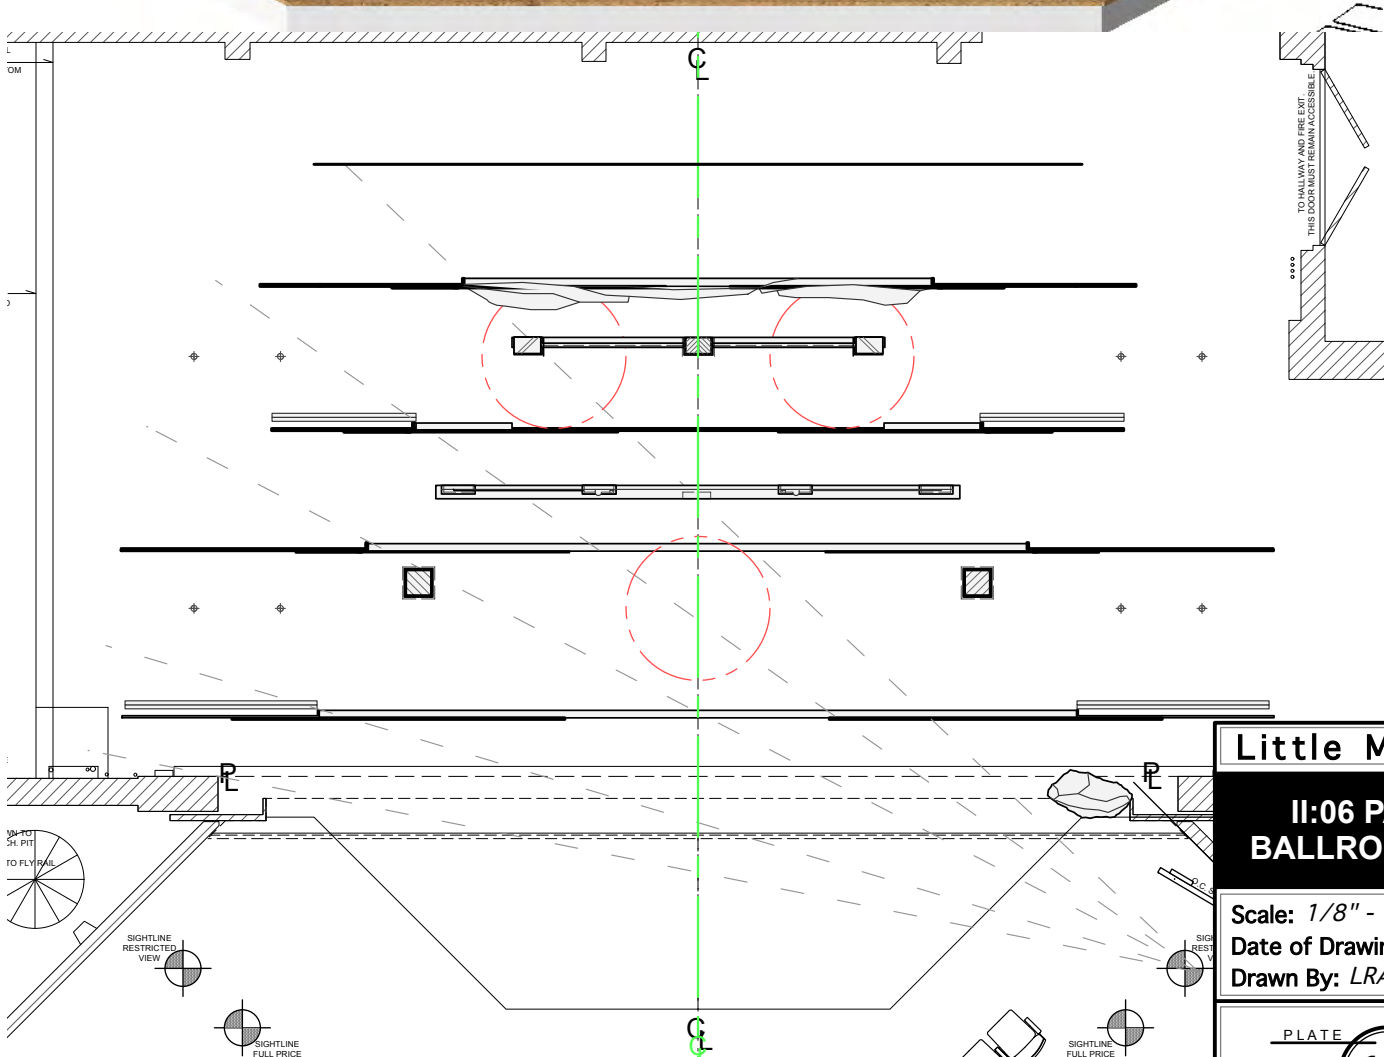

Little Mermaid
II:06 PALACE BALLROOM PG75
Scale: 1/8" - 1'0"
Date of Drawing: 09/01/2022
Drawn By: LRA/DH/KP
PLATE
16 OF 23