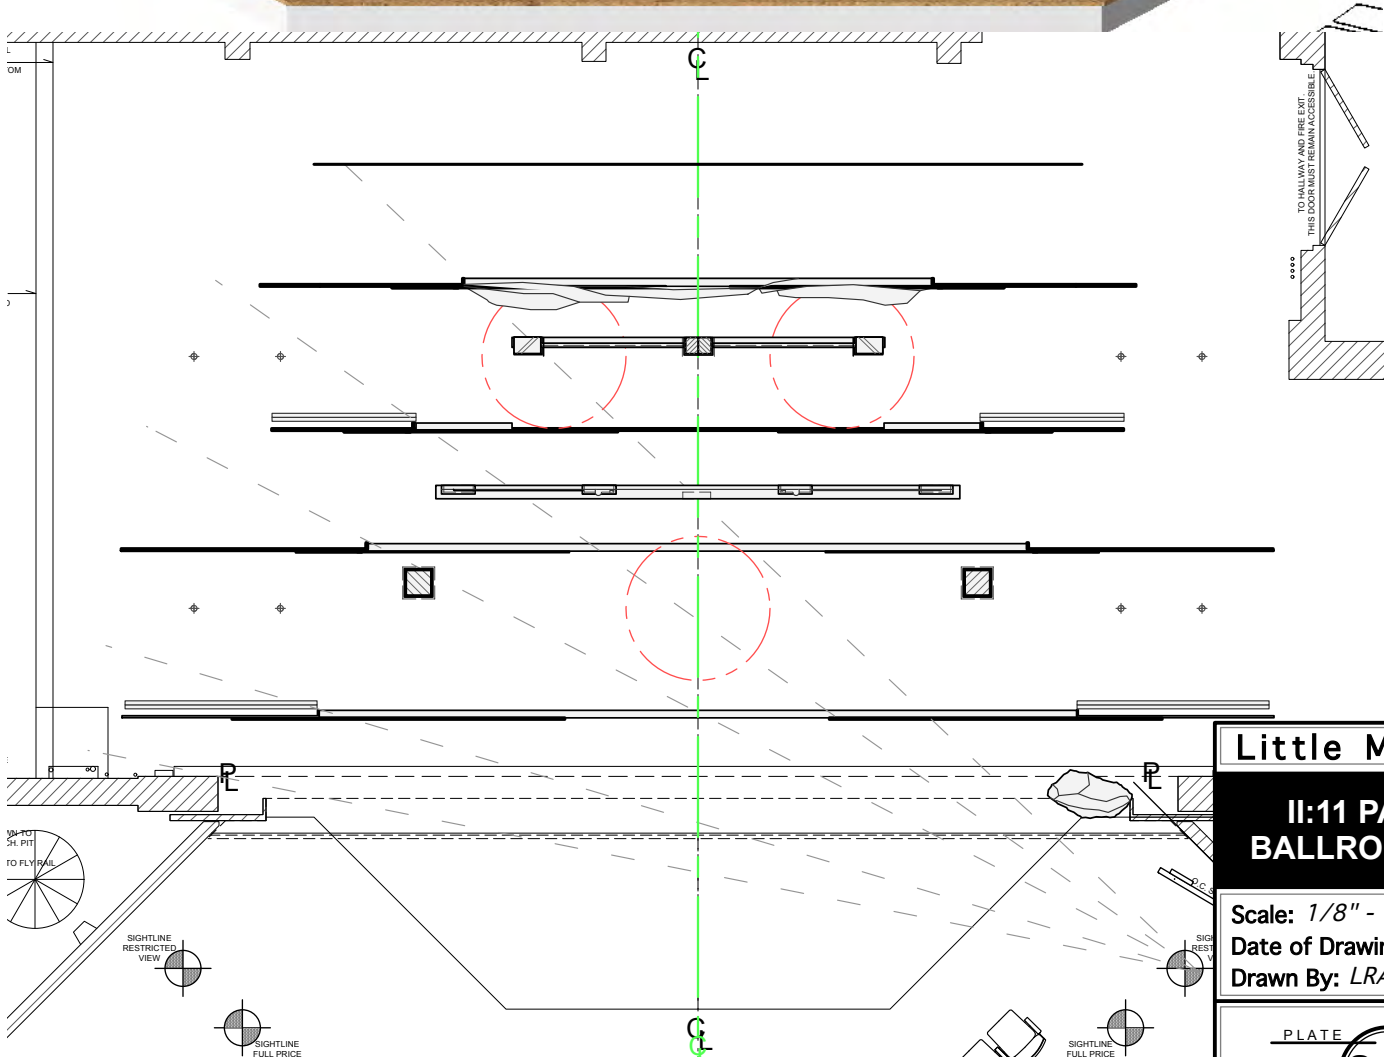

PLATE
 19 OF 23

Little Mermaid

II:10 ARIEL'S CHAMBERS PG85

Scale: 1/8" - 1'0"

Date of Drawing: 09/01/2022

Drawn By: LRA/DH/KP

PLATE

20a OF 23

Little Mermaid

II:10 ARIEL'S CHAMBERS PG86

Scale: 1/8" - 1'0"
 Date of Drawing: 09/01/2022
 Drawn By: LRA/DH/KP

Little Mermaid

**II:11 PALACE
BALLROOM PG89**

Scale: 1/8" - 1'0"
 Date of Drawing: 09/01/2022
 Drawn By: LRA/DH/KP