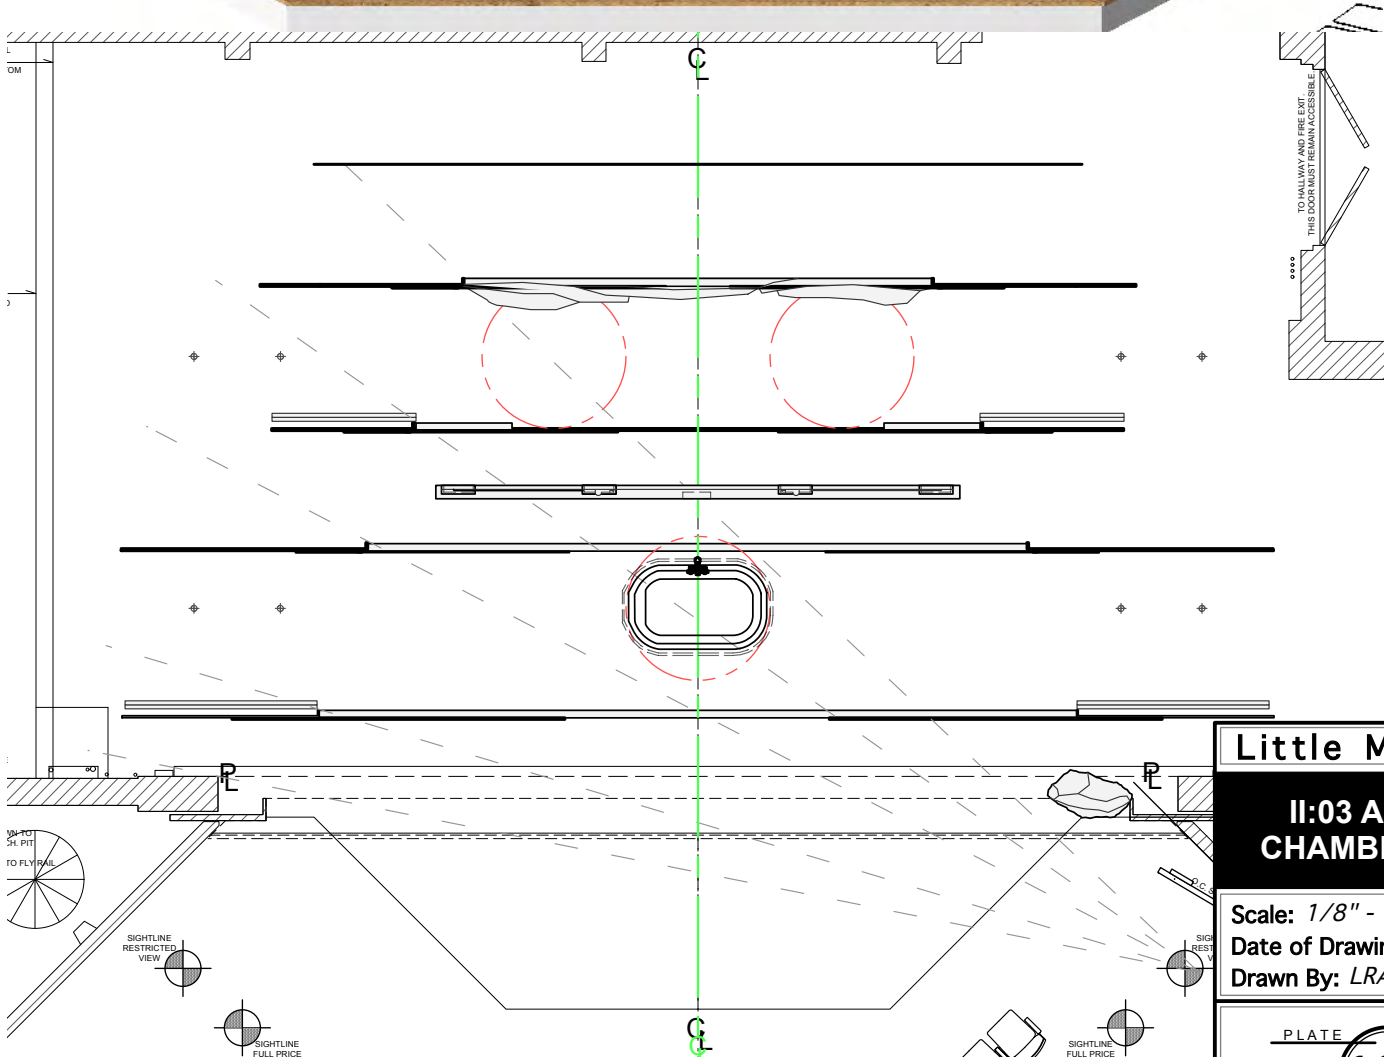

Little Mermaid

II:03 ARIEL'S CHAMBER PG66

Scale: 1/8" - 1'0"
Date of Drawing: 09/01/2022
Drawn By: LRA/DH/KP

PLATE

13a OF 23