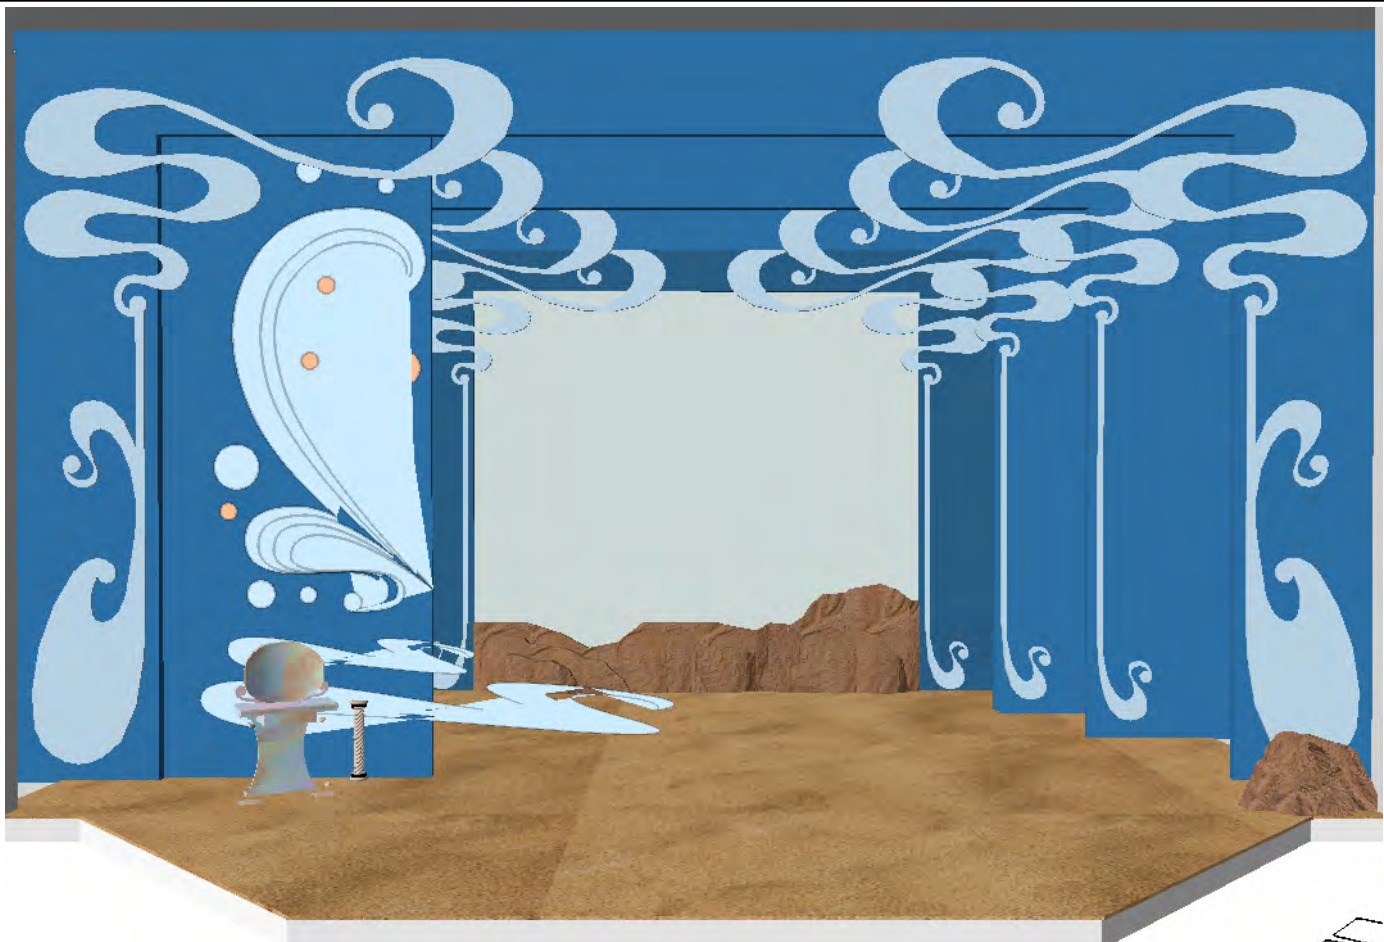

Little Mermaid

II:10 ARIEL'S CHAMBERS PG85

Scale: 1/8" - 1'0"

Date of Drawing: 09/01/2022

Drawn By: LRA/DH/KP

PLATE

20a OF 23