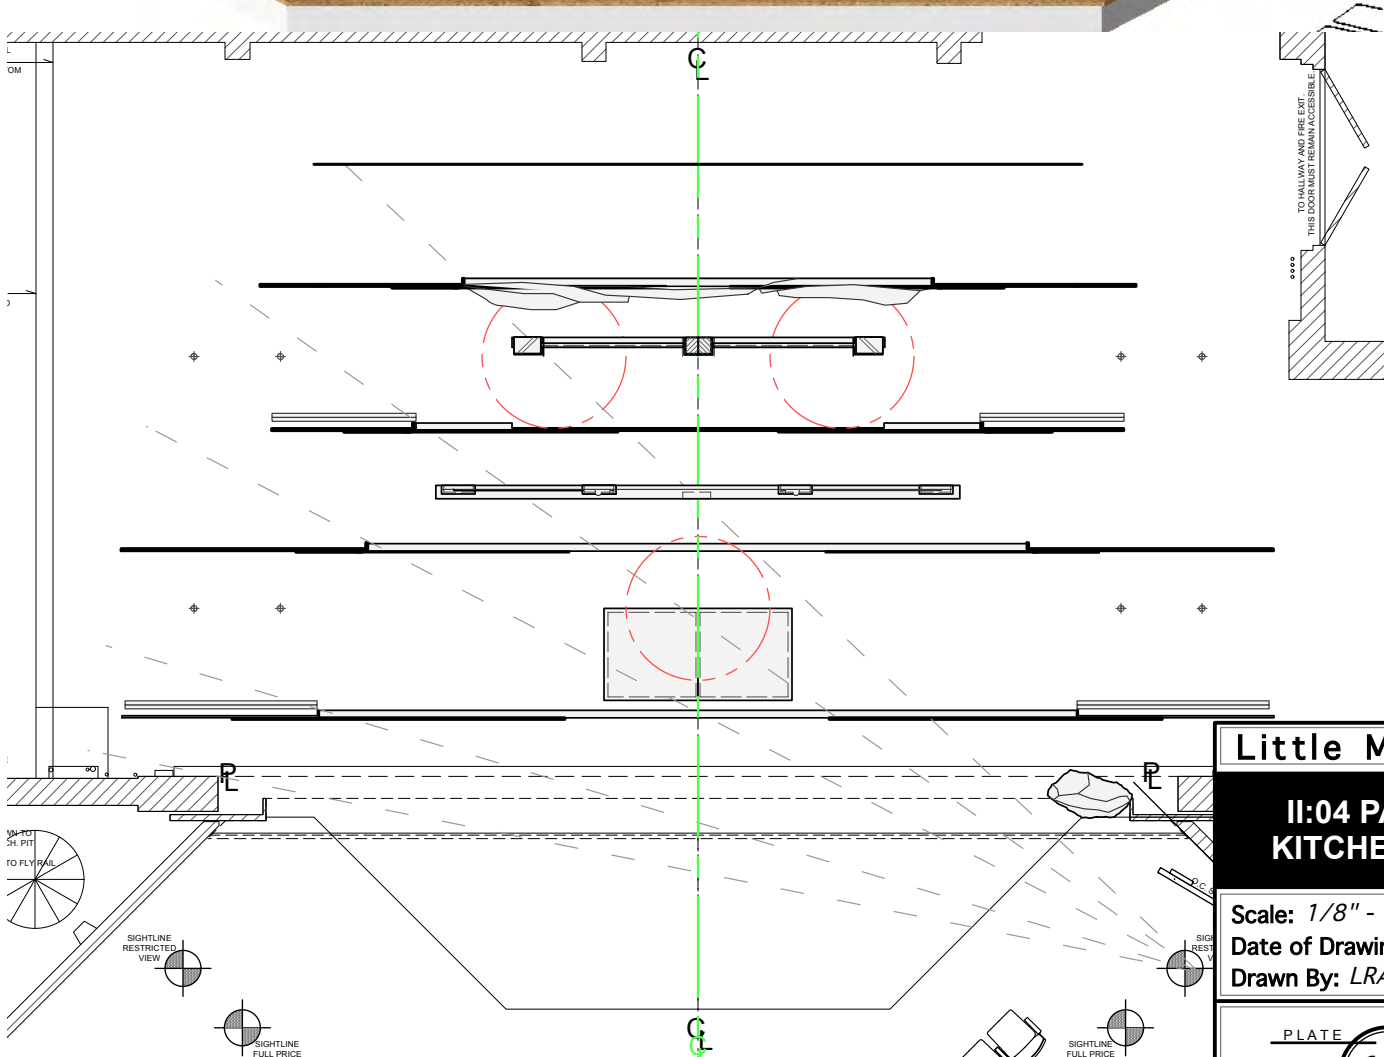

PLATE

13a OF 23

Little Mermaid

II:03 ARIEL'S CHAMBER PG68

Scale: 1/8" - 1'0"
 Date of Drawing: 09/01/2022
 Drawn By: LRA/DH/KP

Little Mermaid

**II:04 PALACE
KITCHEN PG70**

Scale: 1/8" - 1'0"
 Date of Drawing: 09/01/2022
 Drawn By: LRA/DH/KP