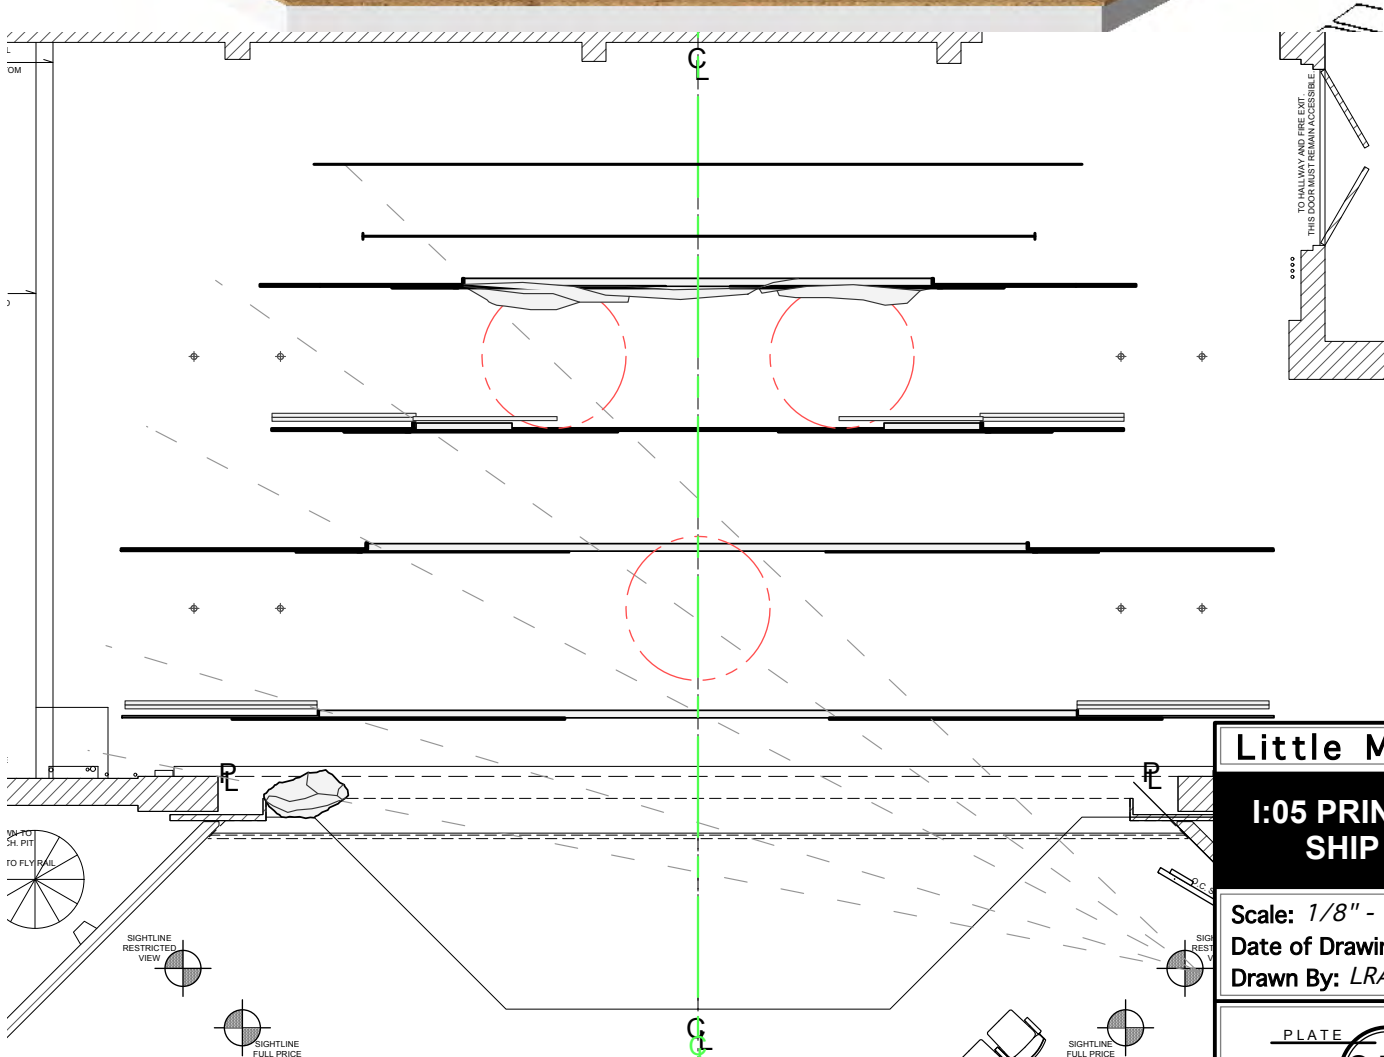

**I:03 URSULA LAIR
PG17**

Scale: 1/8" = 1'0"
 Date of Drawing: 09/01/2022
 Drawn By: LRA/DH/KP

Little Mermaid

I:04 ARIEL'S GROTTO PG22

Scale: 1/8" - 1'0"
 Date of Drawing: 09/01/2022
 Drawn By: LRA/DH/KP

Little Mermaid
1:05 PRINCE ERIC SHIP PG26
Scale: 1/8" - 1'0"
Date of Drawing: 09/01/2022
Drawn By: LRA/DH/KP
PLATE 05a OF 23

Little Mermaid

**1:05 PRINCE ERIC
SHIP PG28**

Scale: 1/8" - 1'0"
Date of Drawing: 09/01/2022
Drawn By: LRA/DH/KP

PLATE
05b OF 23

<p>Little Mermaid</p> <p>I:06 MERSISTER GIRL CAVE PG31</p> <p>Scale: 1/8" - 1'0"</p> <p>Date of Drawing: 09/01/2022</p> <p>Drawn By: LRA/DH/KP</p>
<p>PLATE</p> <p>06 OF 23</p>