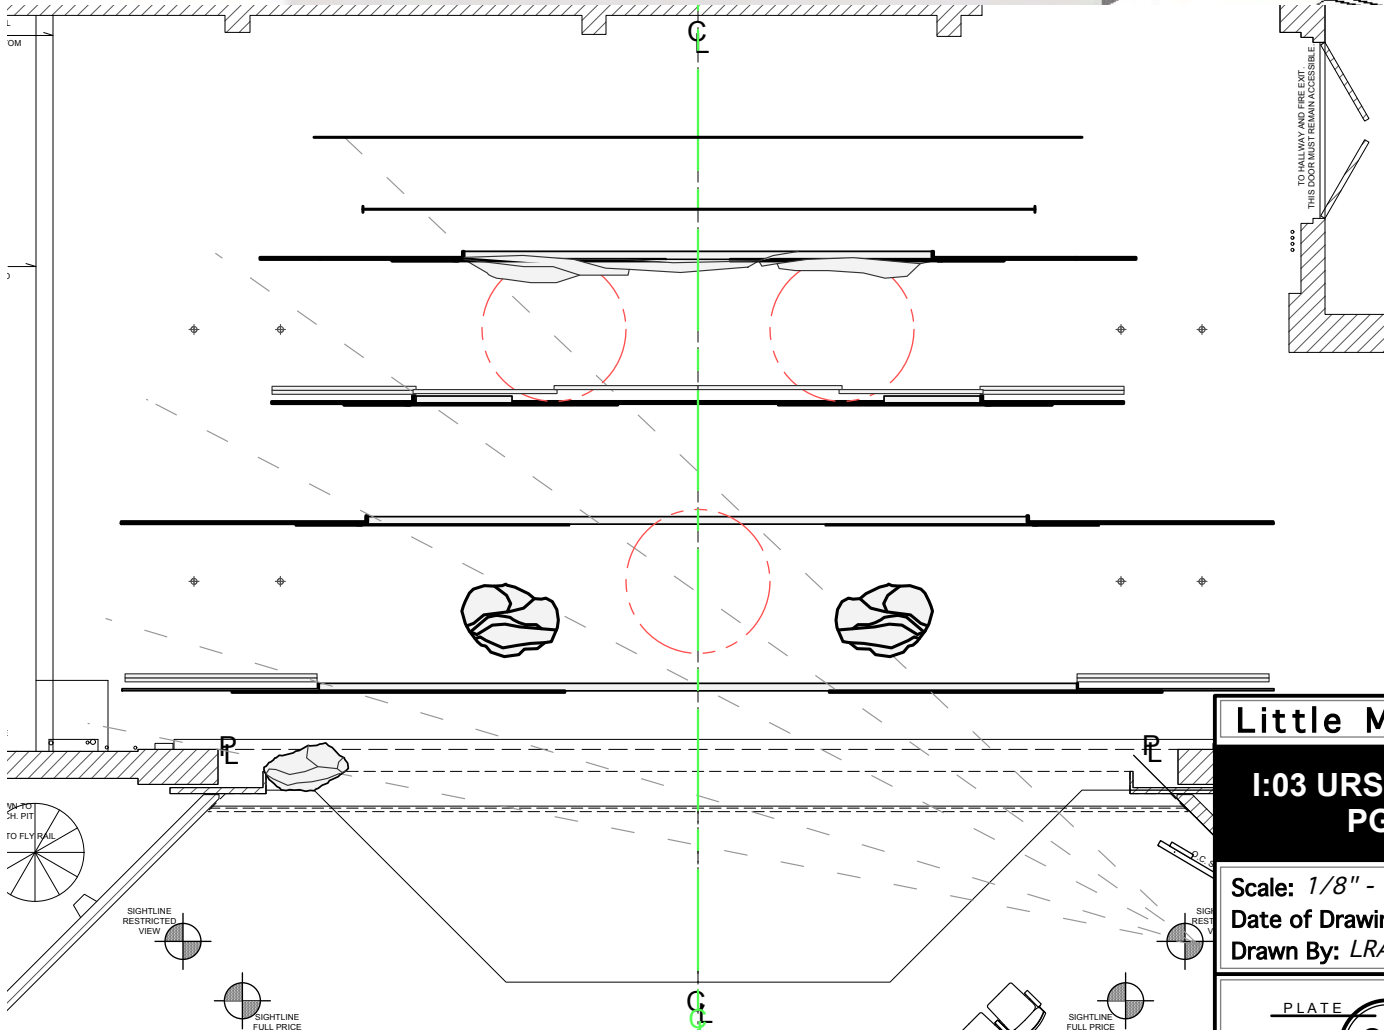

PLATE
01b OF 23

Little Mermaid

I:01 WATER SURFACE PG5

Scale: 1/8" = 1'0"
 Date of Drawing: 09/01/2022
 Drawn By: LRA/DH/KP

Little Mermaid

**I:02 TRITON
PALACE PG9**

Scale: 1/8" - 1'0"

Date of Drawing: 09/01/2022

Drawn By: LRA/DH/KP

PLATE

02a OF 23

Little Mermaid

I:02 TRITON PALACE PG14

Scale: 1/8" - 1'0"
 Date of Drawing: 09/01/2022
 Drawn By: LRA/DH/KP

PLATE
 02b OF 23

Little Mermaid