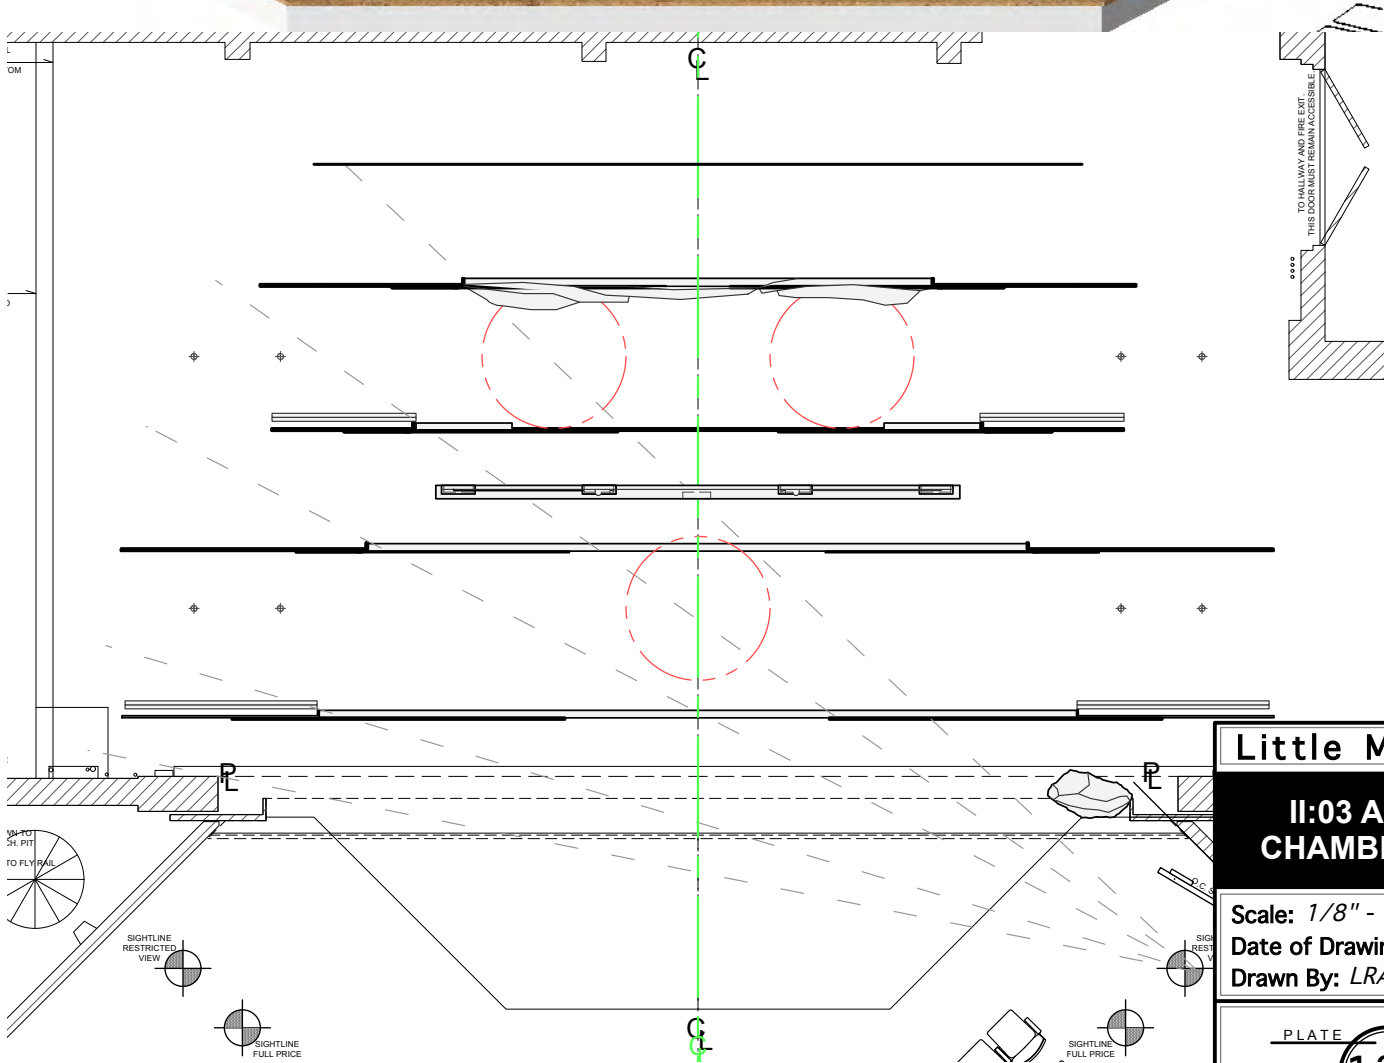

Little Mermaid

II:03 ARIEL'S CHAMBER PG68

Scale: 1/8" - 1'0"
Date of Drawing: 09/01/2022
Drawn By: LRA/DH/KP