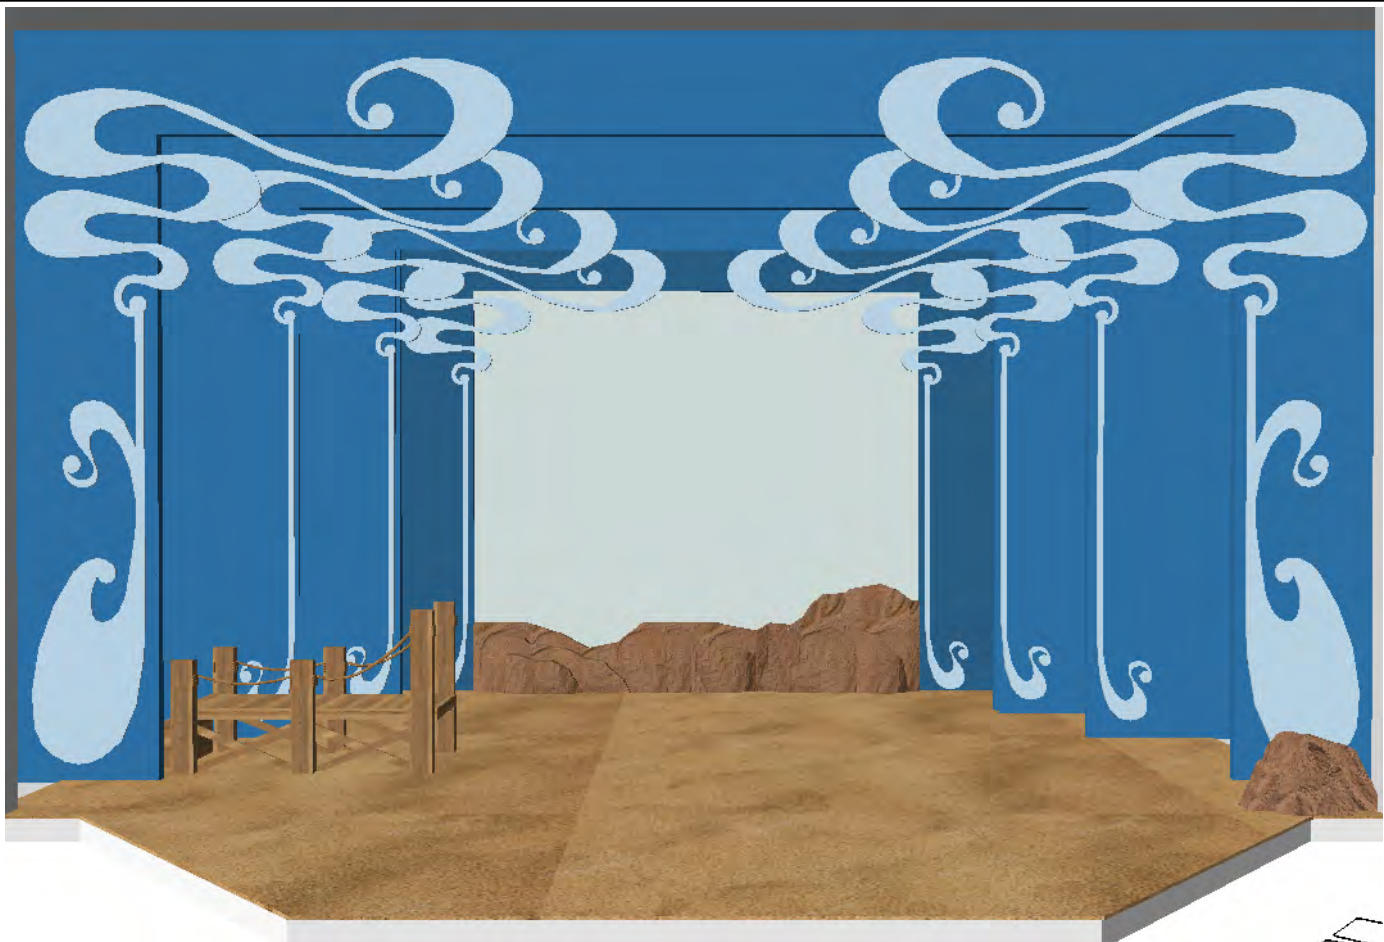

Little Mermaid

II:13 BEACH PG99

Scale: 1/8" - 1'0"

Date of Drawing: 09/01/2022

Drawn By: LRA/DH/KP

PLATE

24 OF 23