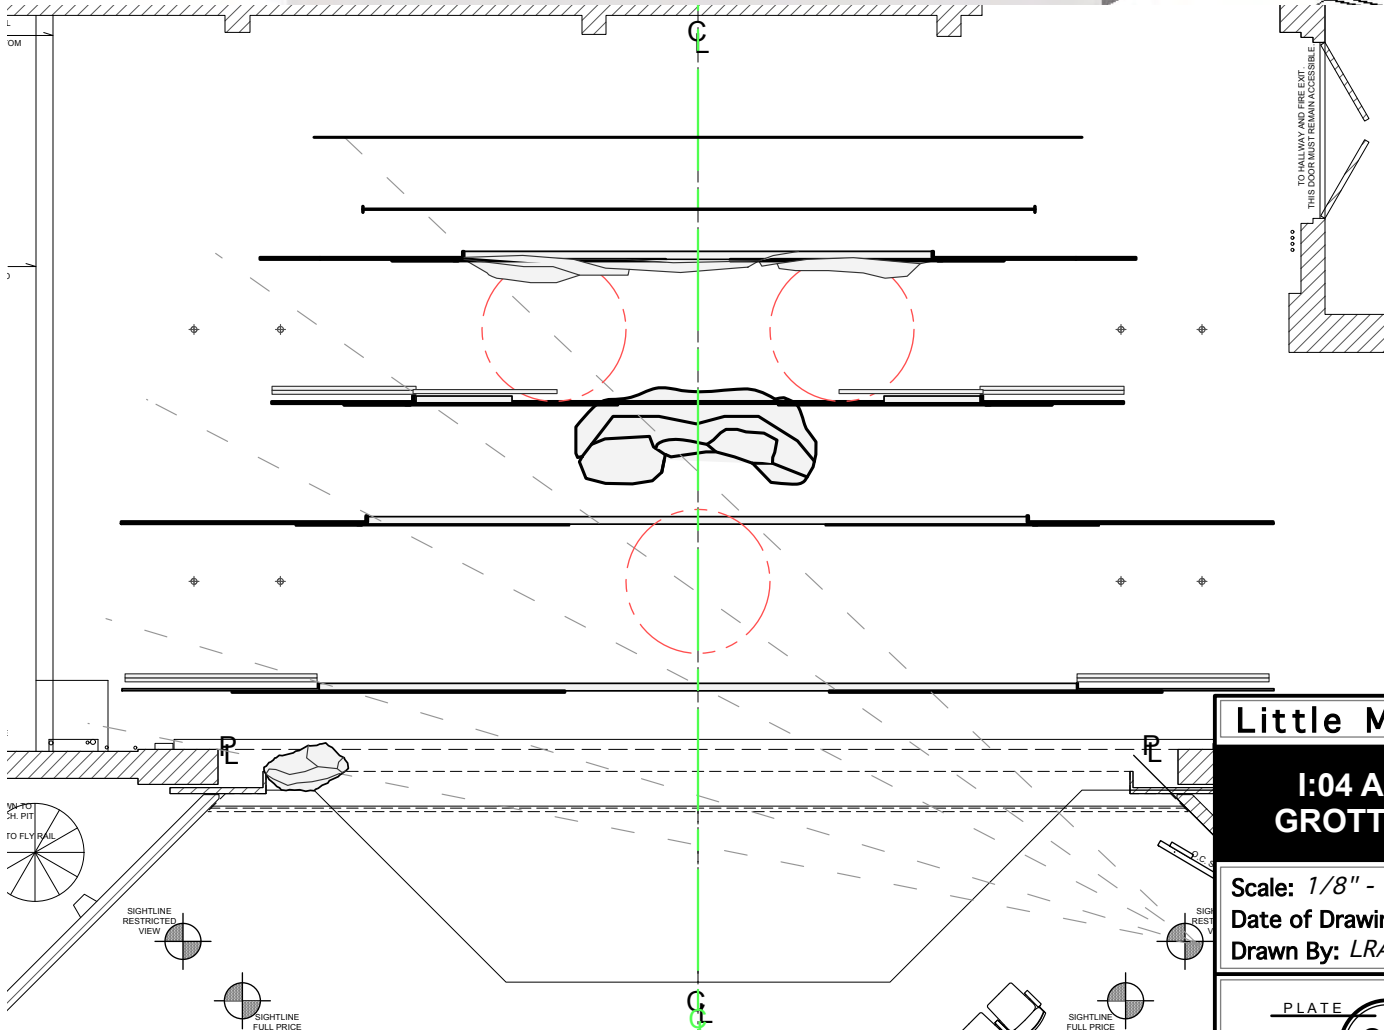

Little Mermaid

I:04 ARIEL'S GROTTO PG22

Scale: 1/8" - 1'0"
Date of Drawing: 09/01/2022
Drawn By: LRA/DH/KP